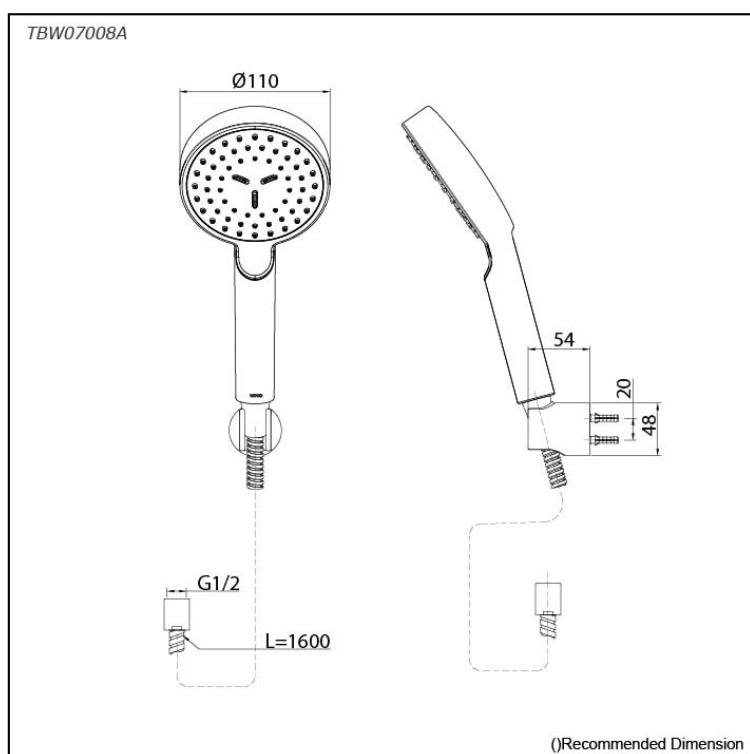

### Specifications

Finish:	Chrome
Material:	ABS Plastic (Shower)
Shape:	Round
Dimension:	Diameter 110mm
Water Pressure:	0.05MPa~1.0MPa

### Parts description

- **TBW07008A**  
Hand Shower (1 mode)