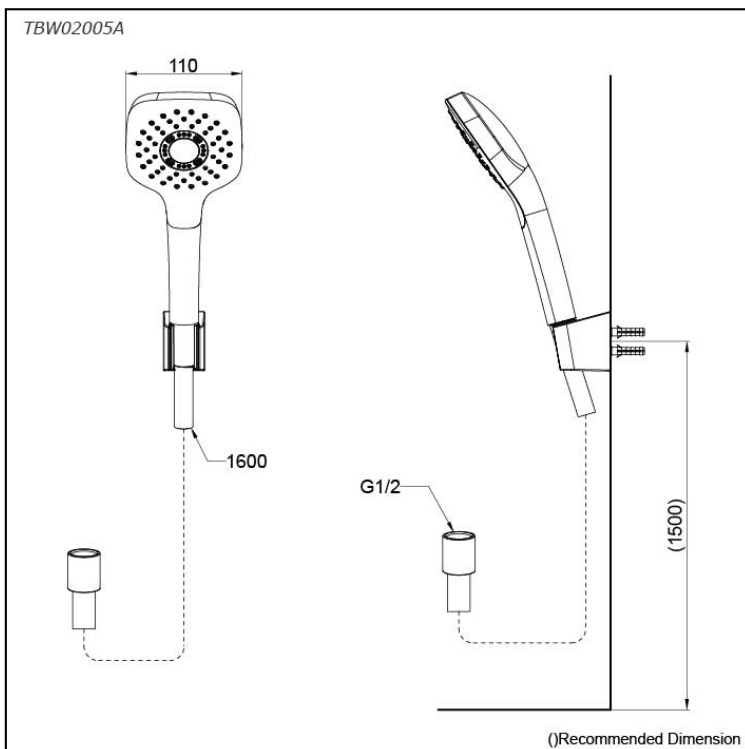

### Specifications

Finish:	Chrome
Material:	ABS Plastic (Shower)
Shape:	Square
Dimension:	110mm
Water Pressure:	0.05MPa~0.75MPa

### Parts description

- **TBW02005A**  
Hand Shower (1 mode)

### Flow Rate

TBW02005A