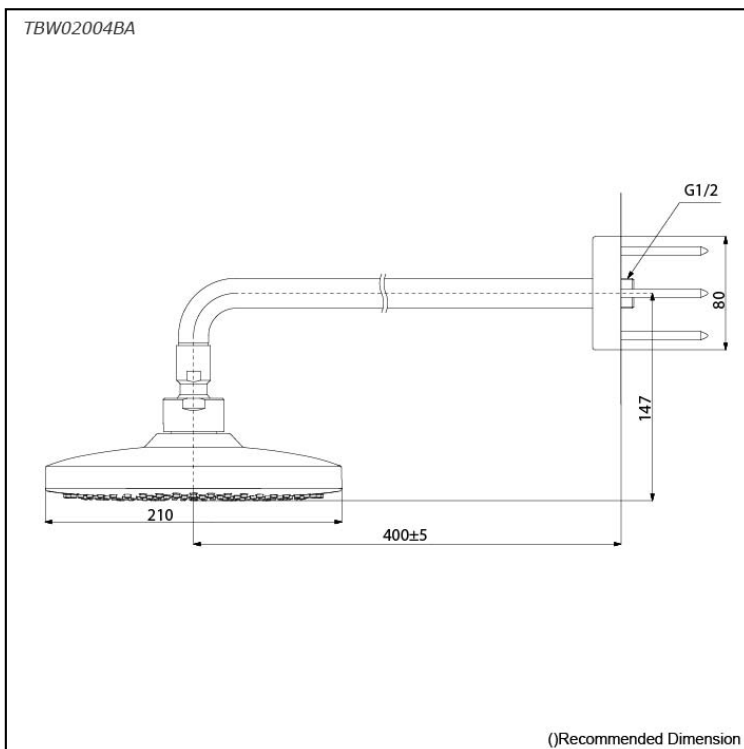

G Selection
Over Head Shower
(Wall Type) (2 mode)

Features

- Elevate your shower experience with our fixed shower heads, designed for sleek aesthetics and reliable performance, ensuring a refreshing and enjoyable bathing routine.
- Explore a stunning design that merges modern style with advanced technology and durable quality. Effortless installation enhances your space, bringing lasting beauty and comfort to everyday life.
- Elevate your shower with COMFORT WAVE technology: enjoy larger droplets in a over head shower design, blending stimulation, relaxation, and water-saving benefits.
- WARM SPA offers a unique shower experience through an overhead shower design, with a continuous, splash-free pillar of warm water that gently envelops your entire body

Specifications

Water Pressure:	0.05 Mpa ~ 1.0 Mpa
Finish:	Chrome
Material:	Brass (Body) ABS Plastic (Shower)
Size:	220mm
Shape:	Square

Parts description

- **TBW02004BA**
Over Head Shower (Wall Type) (2 mode)

Flow Rate