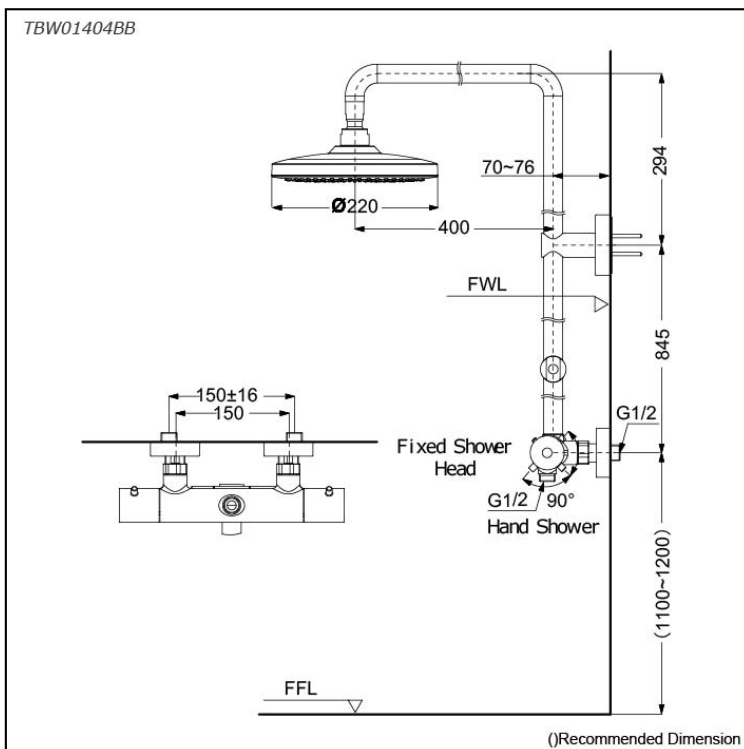

G Selection
Thermostat Shower Column (2 mode)
 (w/o Hand Shower) (w/o Spout)

Features

- Transform your shower space with our elegant shower columns, combining modern design with functionality for a luxurious and customizable bathing experience.
- Elevate your shower with COMFORT WAVE technology: enjoy larger droplets in an overhead shower design, blending stimulation, relaxation, and water-saving benefits.
- WARM SPA offers a unique shower experience through an overhead shower design, with a continuous, splash-free pillar of warm water that gently envelops your entire body.
- Safety and Comfort Combined: Heat-insulating handle with SMA Thermostat Valve.
- Thermostat Controller: Precision in Comfort.

Specifications

| | |
|--------------------|----------------------------------|
| Finish: | Chrome |
| Material: | Brass (Body) Plastic (Shower) |
| Water Pressure: | 0.05MPa~1.0MPa |
| Dimension: | Diameter: 220mm |
| Shape Shower Head: | Round |

Parts description

- **TBW01404BB**
 Thermostat Shower Column (2 mode)
 (w/o Hand Shower) (w/o Spout)

Flow Rate