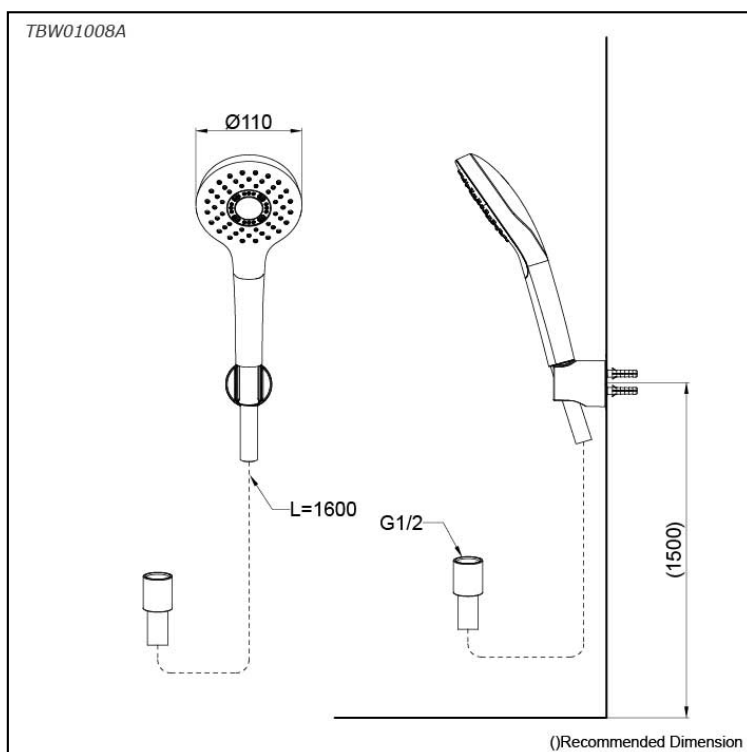

*G Selection
Hand Shower
(1 mode)*

Features

- The Contemporary collections encapsulate beauty and versatility in one harmonious form. They are perfectly suitable for private homes, as well as commercial spaces.
- Explore a stunning design that merges modern style with advanced technology and durable quality. Effortless installation enhances your space, bringing lasting beauty and comfort to everyday life.
- Elevate your bathing experience with a collection designed for flexibility and comfort, offering personalized control for a refreshing shower every time.
- Elevate your shower with COMFORT WAVE technology: enjoy larger droplets in a hand shower design, blending stimulation, relaxation, and water-saving benefits.

Specifications

Finish:	Chrome
Material:	ABS Plastic (Shower)
Shape:	Round
Dimension:	Diameter 110mm
Water Pressure:	0.05MPa~0.75MPa

Parts description

- **TBW01008A**
Hand Shower (1 mode)

Flow Rate

TBW01008A