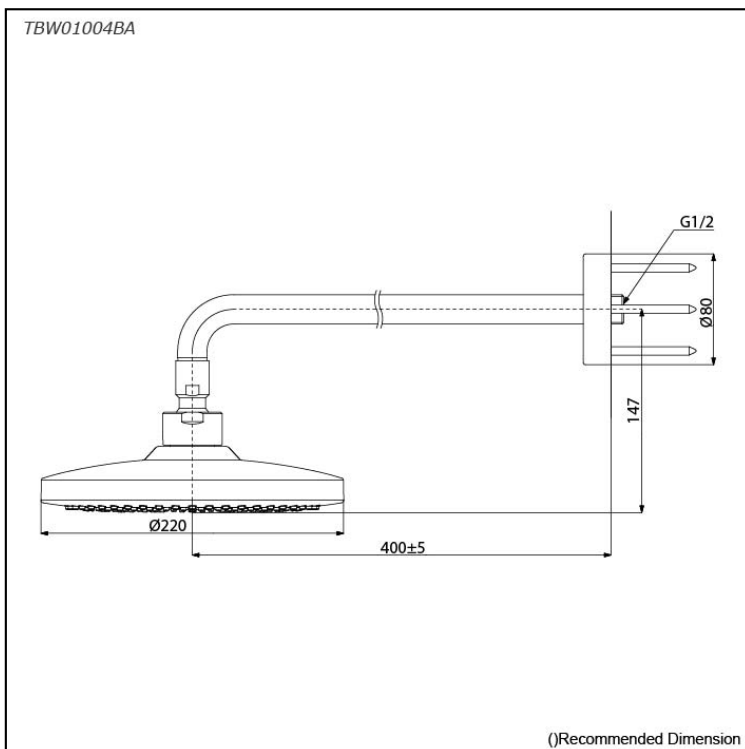

G Selection
Over Head Shower
(Wall Type) (2 mode)

Features

- Elevate your shower experience with our fixed shower heads, designed for sleek aesthetics and reliable performance, ensuring a refreshing and enjoyable bathing routine.
- Explore a stunning design that merges modern style with advanced technology and durable quality. Effortless installation enhances your space, bringing lasting beauty and comfort to everyday life.
- Elevate your shower with COMFORT WAVE technology: enjoy larger droplets in a over head shower design, blending stimulation, relaxation, and water-saving benefits.
- WARM SPA offers a unique shower experience through an overhead shower design, with a continuous, splash-free pillar of warm water that gently envelops your entire body

Specifications

Water Pressure:	0.05 Mpa ~ 1.0 Mpa
Finish:	Chrome
Material:	Brass (Body) ABS Plastic (Shower)
Shape:	Round
Size:	Diameter: 220mm

Parts description

- **TBW01004BA**
Over Head Shower (Wall Type) (2 mode)

Flow Rate