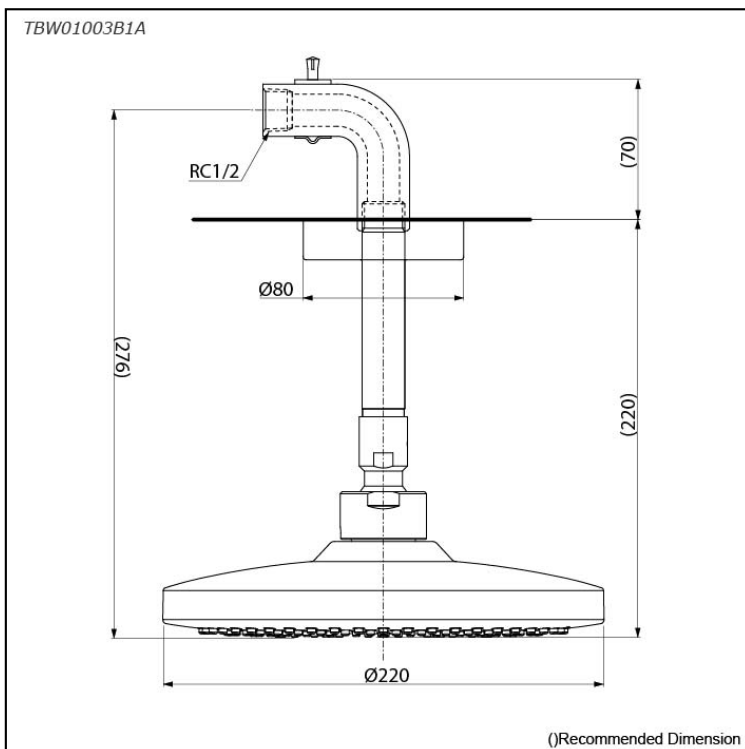

*G Selection  
Fixed Shower Head  
(Ceiling Type)*

### Specifications

Water Pressure:	0.05 Mpa ~ 1.0 Mpa
Finish:	Chrome
Material:	Brass (Body) ABS Plastic (Shower)
Size:	Diameter: 220mm
Shape:	Round

### Parts description

- **TBW01003B1A**  
Fixed Shower Head (Ceiling Type) (1 mode)