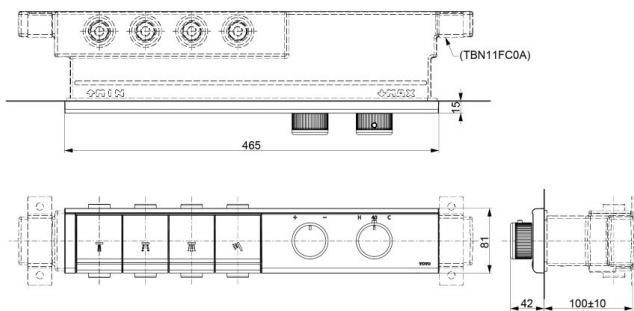

Specifications

Plate Material: ABS Plastic

Valve Material: Brass

Water Pressure: 0.05MPa~1.0MPa

Parts description

Concealed Valve
to be purchased separately

- **TBV11140A**
Thermostat Controller Panel (4 Outlets)
- **TBN11FC0A**
Concealed Valve

TBV11140A
TBN11FC0A

(Recommended Dimension)