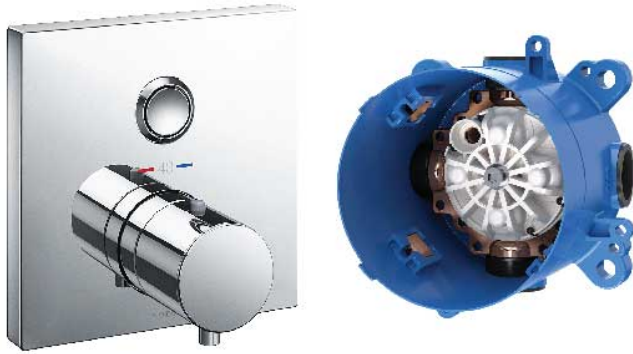

G Selection
Thermostat Controller
w/ On/Off Valve (Touch Type / Square)

Features

- Explore a stunning design that merges modern style with advanced technology and durable quality. Effortless installation enhances your space, bringing lasting beauty and comfort to everyday life.
- Thermostat Controller: Precision in Comfort.
- Mini Unit: Effortless Installation, Maximum Convenience

Specifications

Plate Material : ABS Plastic

Valve Material: Brass

Parts description

- **TBV02405B**
Thermostat Controller with On/Off Valve (Touch Type) (Square)
- **TBN01001B**
Concealed Box