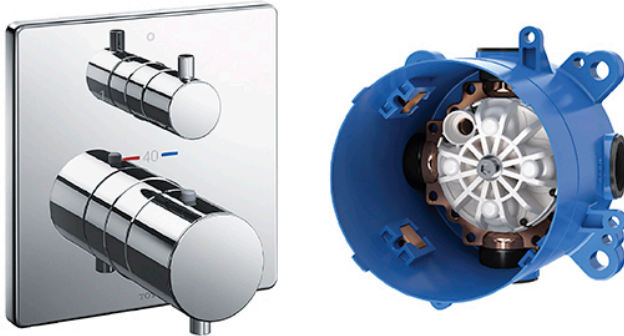

G Selection  
Thermostat Controller  
w/ Diverter (Square)

### Features

- Explore a stunning design that merges modern style with advanced technology and durable quality. Effortless installation enhances your space, bringing lasting beauty and comfort to everyday life.
- Thermostat Controller: Precision in Comfort.
- Mini Unit: Effortless Installation, Maximum Convenience

### Specifications

Plate Material : Brass

Valve Material: Brass

### Parts description

- **TBV02404B**  
Thermostat Controller with Diverter (Square)
- **TBN01001B**  
Concealed Box