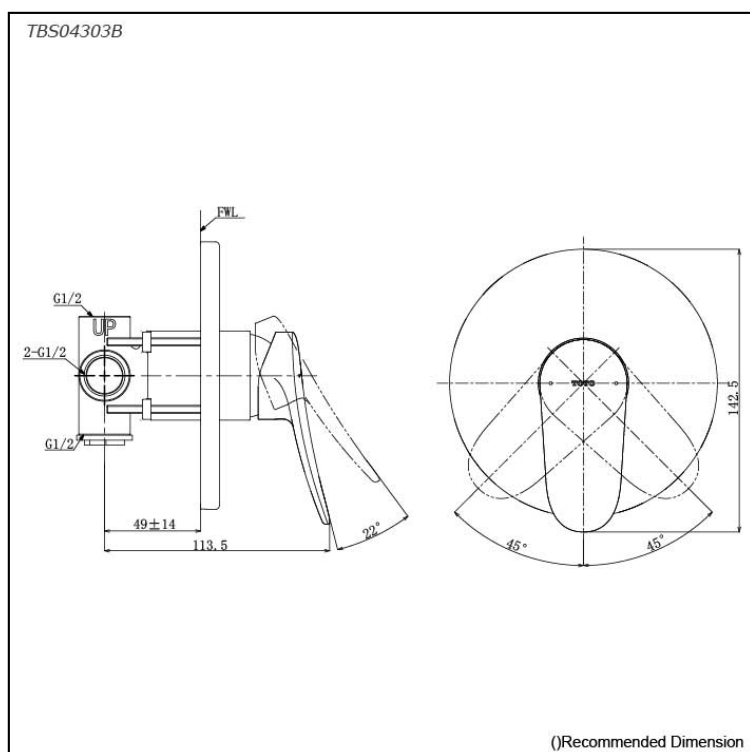

### Parts description

- **TBS04303B**  
Single Lever Shower Mixer (w/ valve)