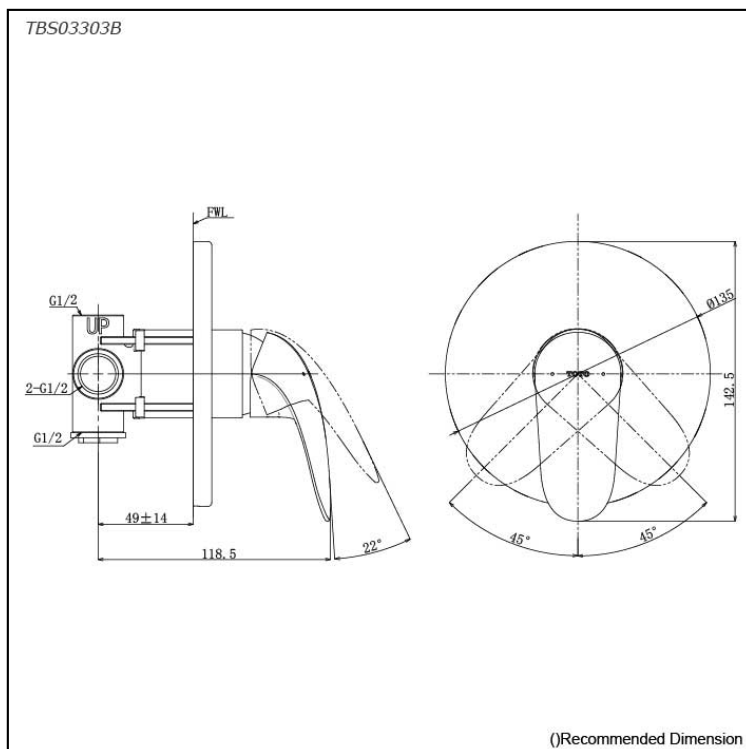

LC Series
Single Lever Shower Mixer
(w/ valve)

Features

- Experience the beauty of flowing curves, where a lovingly designed handle enhances both aesthetics and comfort for enduring use.
- High corrosion resistance plating.
- TOTO original cartridge for smooth control

Specifications

Finish: Chrome

Material: Brass

Parts description

- **TBS03303B**
Single Lever Shower Mixer (w/ valve)

Flow Rate

TBS03303B