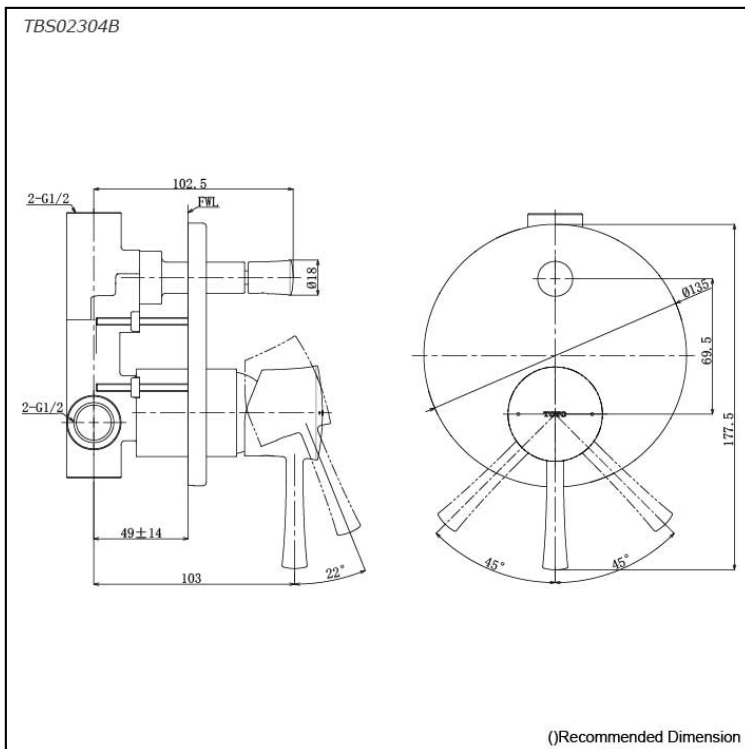

Specifications

Finish: Chrome

Material: Brass

Parts description

- **TBS02304B**
Single Lever Shower Mixer with Diverter (w/ valve)

Flow Rate

TBS02304B