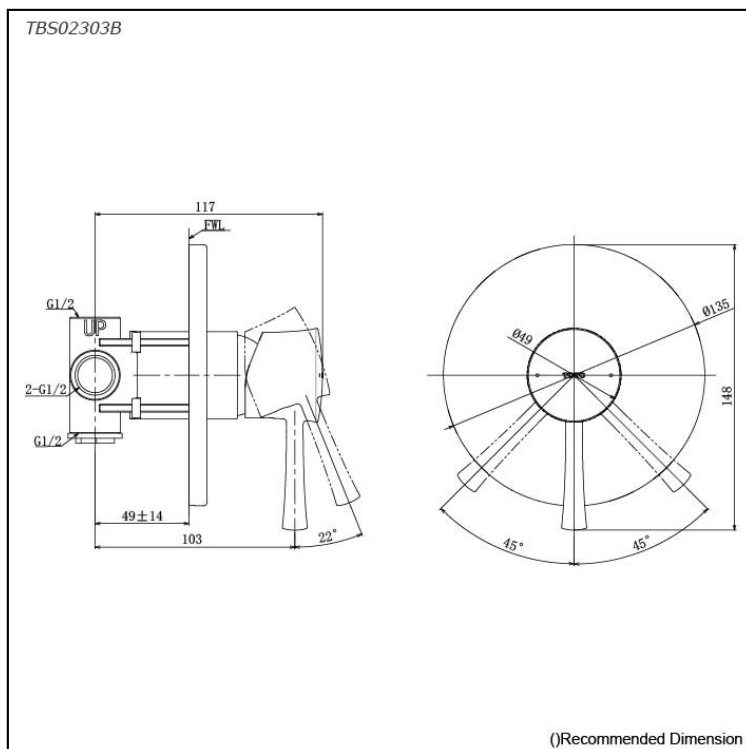

LN Series
Single Lever Shower Mixer
(w/ valve)

Features

- Experience the perfect blend of modern design and nostalgic charm, where contemporary style meets timeless sophistication.
- High corrosion resistance plating.
- TOTO original cartridge for smooth control

Specifications

Finish: Chrome

Material: Brass

Parts description

- **TBS02303B**
Single Lever Shower Mixer (w/ valve)

Flow Rate

TBS02303B