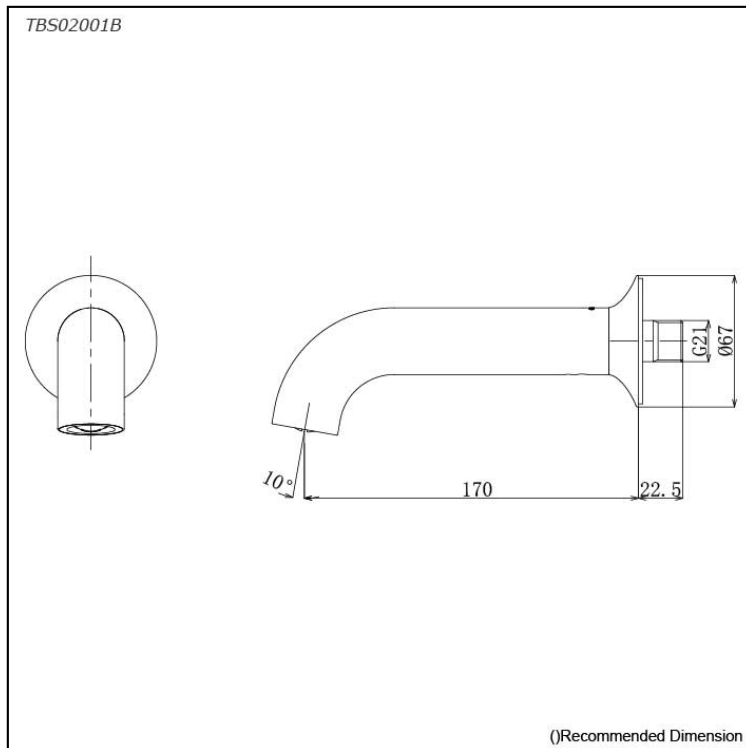

LN Series
Bath Spout

Features

- Experience the perfect blend of modern design and nostalgic charm, where contemporary style meets timeless sophistication.
- High corrosion resistance plating.
- TOTO original cartridge for smooth control

Specifications

Finish: Chrome

Material: Brass

Parts description

- **TBS02001B**
Bath Spout

Flow Rate

TBS02001B