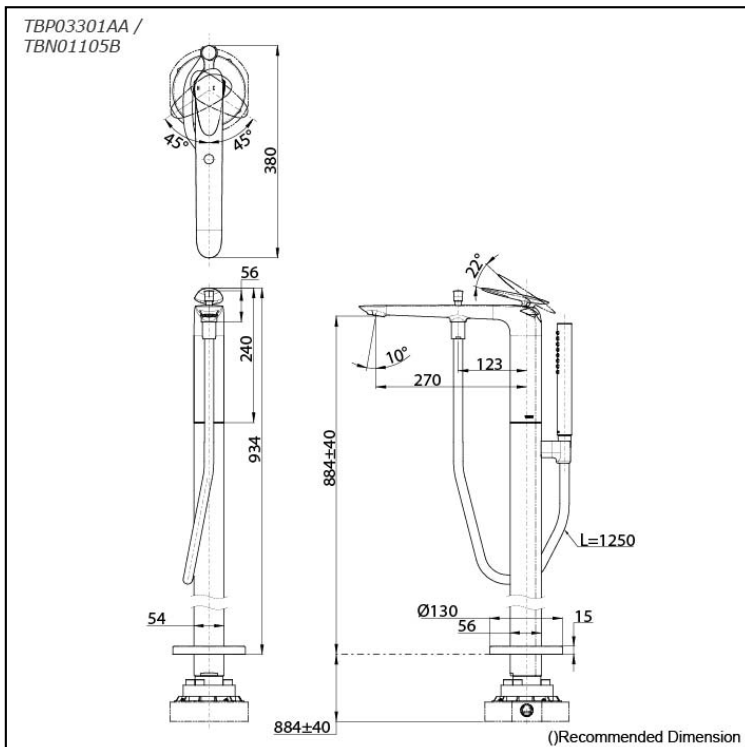

ZA Series
Floor Standing Bath & Shower Set

Features

- Experience a sense of calm with the ZA series' asymmetrical design. Inspired by nature and the elegance of flower petals, the organically shaped handle complements the basin's curve, enhancing your space's natural beauty.
- Elevate your shower with COMFORT WAVE technology: enjoy larger droplets in a hand shower design, blending stimulation, relaxation, and water-saving benefits.
- Long-lasting Comfort: COMFORT GLIDE for Smooth Operation with TOTO's Original Cartridge.
- Effortless Installation and Use - Simplify Your Experience.
- PVD finishes offer beauty and strength, enriching your bathroom with vibrant color.

Specifications

Material: Brass

Water Pressure: 0.05MPa~1.0MPa

Parts description

- **TBP03301AA**
Floor-Standing Bath & Shower Set
- **TBN01105B**
Floor-Standing Bath Filler Base

Flow Rate