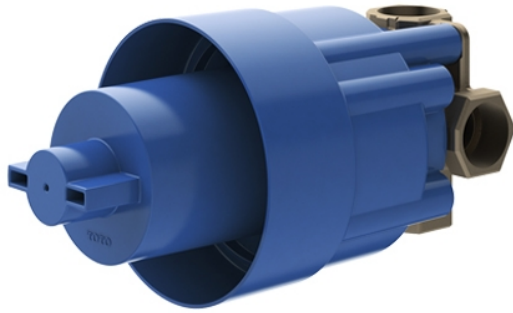

G Selection
3 Way Diverter
w/ Stop Valve

Features

- Explore a stunning design that merges modern style with advanced technology and durable quality. Effortless installation enhances your space, bringing lasting beauty and comfort to everyday life.

Specifications

Valve: Bronze

Parts description

- **TBN01101B**
3 Way Diverter (w/ Stop Valve)