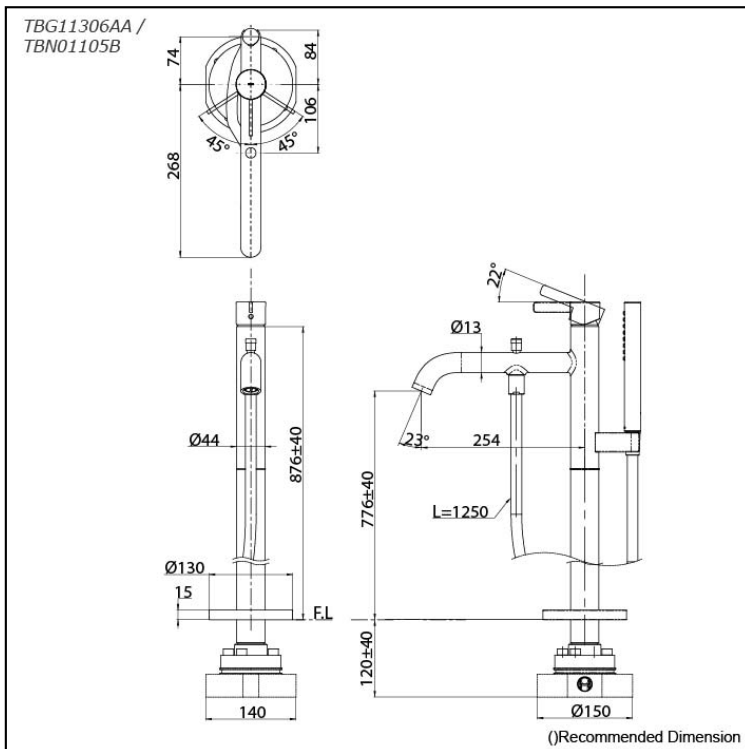

GF Series
Floor Standing Bath & Shower Set

Features

- Versatile elegance, crafted with precision. Modern classic collection balances minimalist design with fine, rounded details, creating unique personality. Long handle emphasizes slimmess and stability, making it seamless to any aesthetic.
- Elevate your shower with COMFORT WAVE technology: enjoy larger droplets in a hand shower design, blending stimulation, relaxation, and water-saving benefits.
- Long-lasting Comfort: COMFORT GLIDE for Smooth Operation with TOTO's Original Cartridge.

Specifications

Material: Brass

Water Pressure: 0.05MPa~1.0MPa

Parts description

- **TBG11306AA**
Floor-standing Bath & Shower Set
- **TBN01105B**
Floor-standing Bath Filler Base

Flow Rate