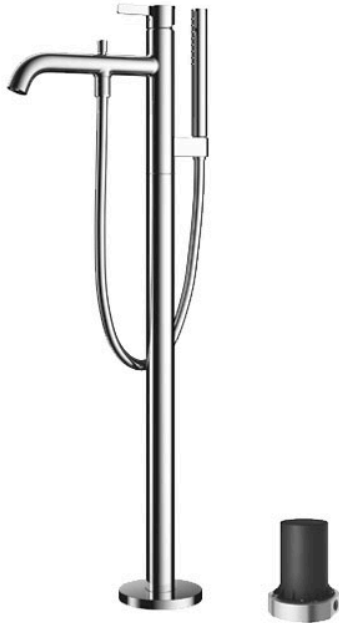

GF Series
Floor Standing Bath & Shower Set

Features

- Versatile elegance, crafted with precision. Modern classic collection balances minimalist design with fine, rounded details, creating unique personality. Long handle emphasizes slimmess and stability, making it seamless to any aesthetic.
- Elevate your shower with COMFORT WAVE technology: enjoy larger droplets in a hand shower design, blending stimulation, relaxation, and water-saving benefits.
- Long-lasting Comfort: COMFORT GLIDE for Smooth Operation with TOTO's Original Cartridge.

Specifications

Material: Brass

Water Pressure: 0.05MPa~1.0MPa

Parts description

- **TBG11306AA**
Floor-standing Bath & Shower Set
- **TBN01105B**
Floor-standing Bath Filler Base

Flow Rate