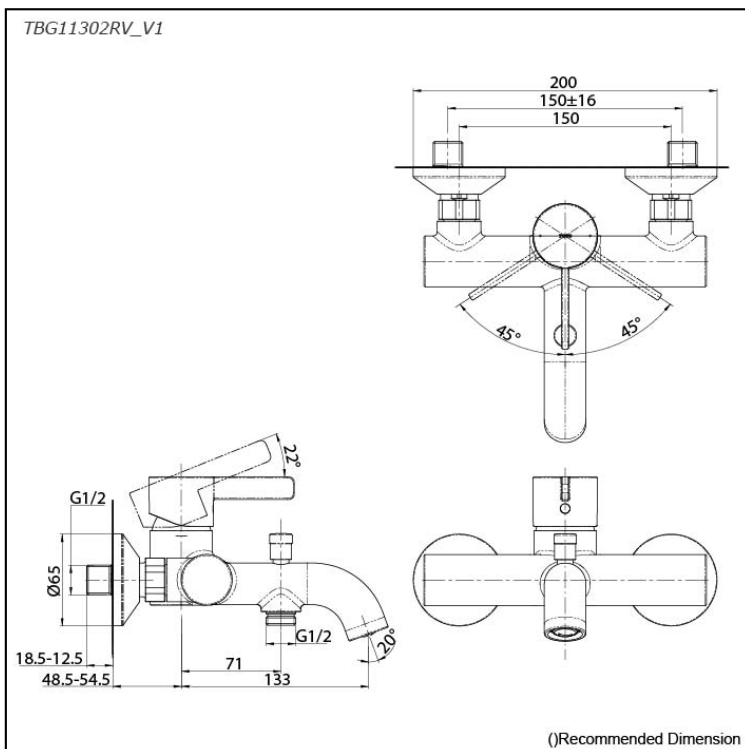

### Specifications

Material: Brass  
Water Pressure: 0.05MPa~1.0MPa

### Parts description

- **TBG11302RV\_V1**  
Exposed Single Lever Bath & Shower Mixer

### Flow Rate