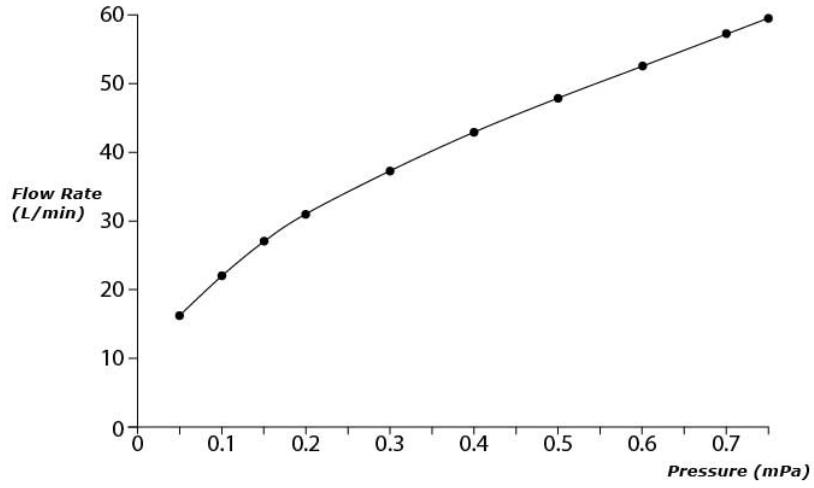

GF Series Bath & Shower Set (4-Holes)

Features

- Versatile elegance, crafted with precision. Modern classic collection balances minimalist design with fine, rounded details, creating unique personality. Long handle emphasizes slimness and stability, making it seamless to any aesthetic.
- Elevate your shower with COMFORT WAVE technology: enjoy larger droplets in a hand shower design, blending stimulation, relaxation, and water-saving benefits.

Specifications

Material: Brass

Water Pressure: 0.05MPa~1.0MPa

Parts description

- **TBG11202A**
Bath & Shower Set
(4-Holes)

Flow Rate

TBG11202B

SPOUT