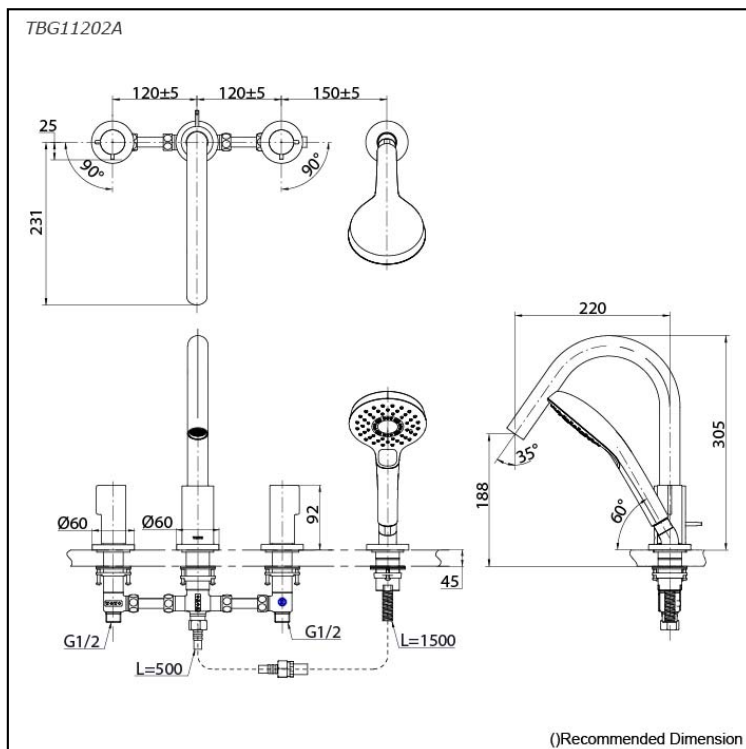

GF Series Bath & Shower Set (4-Holes)

Features

- Versatile elegance, crafted with precision. Modern classic collection balances minimalist design with fine, rounded details, creating unique personality. Long handle emphasizes slimness and stability, making it seamless to any aesthetic.
- Elevate your shower with COMFORT WAVE technology: enjoy larger droplets in a hand shower design, blending stimulation, relaxation, and water-saving benefits.

Specifications

Material: Brass

Water Pressure: 0.05MPa~1.0MPa

Parts description

- **TBG11202A**
Bath & Shower Set
(4-Holes)

Flow Rate

TBG11202B

SPOUT

Flow Rate

TBG11202A

SHOWER