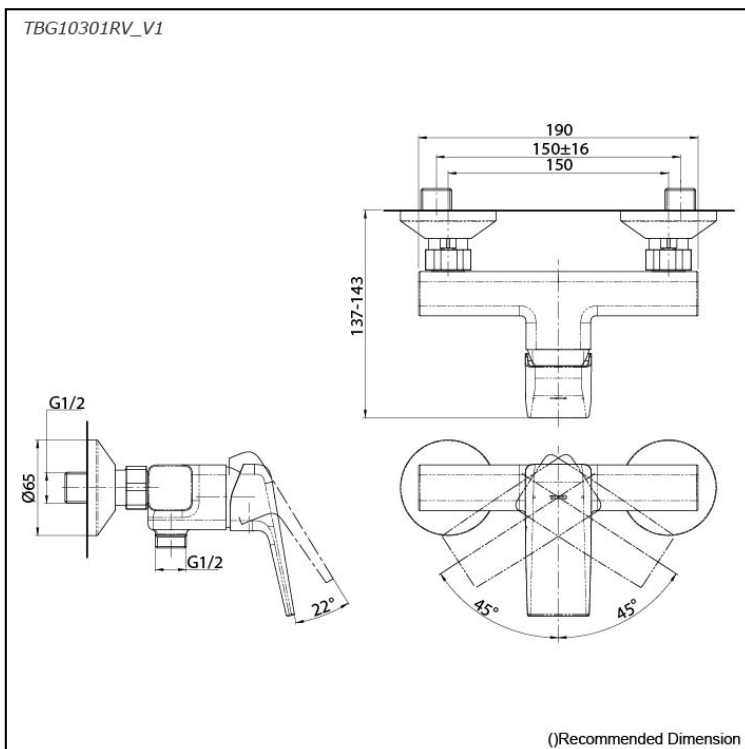

GB Series
Exposed Single Lever Shower Mixer

Features

- Bring tranquility to your bathroom with this modern collection. Its slim, square design and beveled edges add sophistication. Gentle edge lines, reminiscent of handcraft, bring personal warmth, making your space feel uniquely peaceful.
- Long-lasting Comfort: COMFORT GLIDE for Smooth Operation with TOTO's Original Cartridge.

Specifications

Material: Brass
Water Pressure: 0.05MPa~1.0MPa

Parts description

- **TBG10301RV_V1**
Exposed Single Lever Shower Mixer

Flow Rate