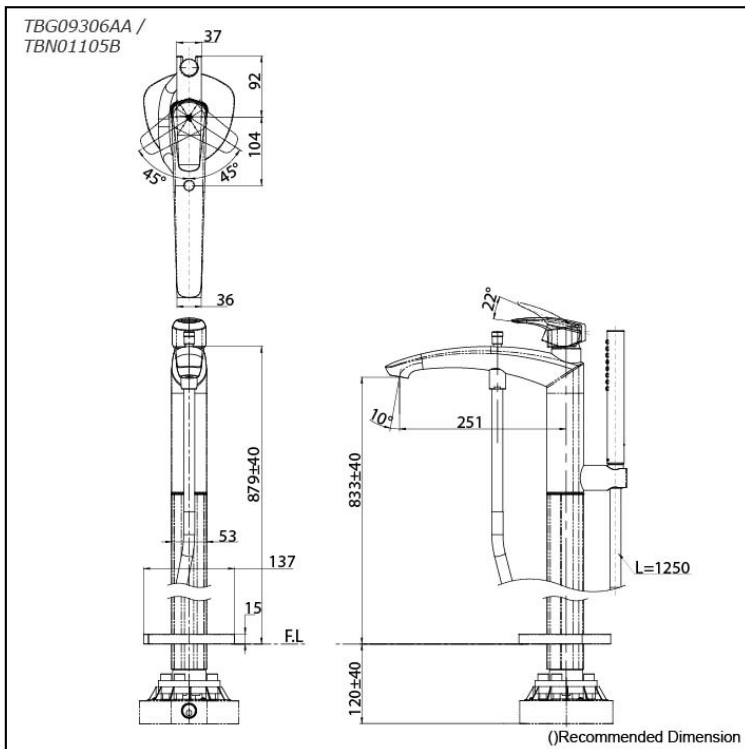

GM Series
Floor Standing Bath & Shower Set

Features

- Elevate your space with sacred elegance, transforming its ambiance. Inspired by the Torii Gate, this faucet's arched spout and columnar body represent a transition. Its versatile design, with highlighted edges, brings stately volume and a tranquil feel.
- Elevate your shower with COMFORT WAVE technology: enjoy larger droplets in a hand shower design, blending stimulation, relaxation, and water-saving benefits.
- Long-lasting Comfort: COMFORT GLIDE for Smooth Operation with TOTO's Original Cartridge.

Specifications

Material: Brass

Water Pressure: 0.05MPa~1.0MPa

Parts description

- **TBG09306AA**
Floor-standing Bath & Shower Set
- **TBN01105B**
Floor-standing Bath Filler Base

Flow Rate