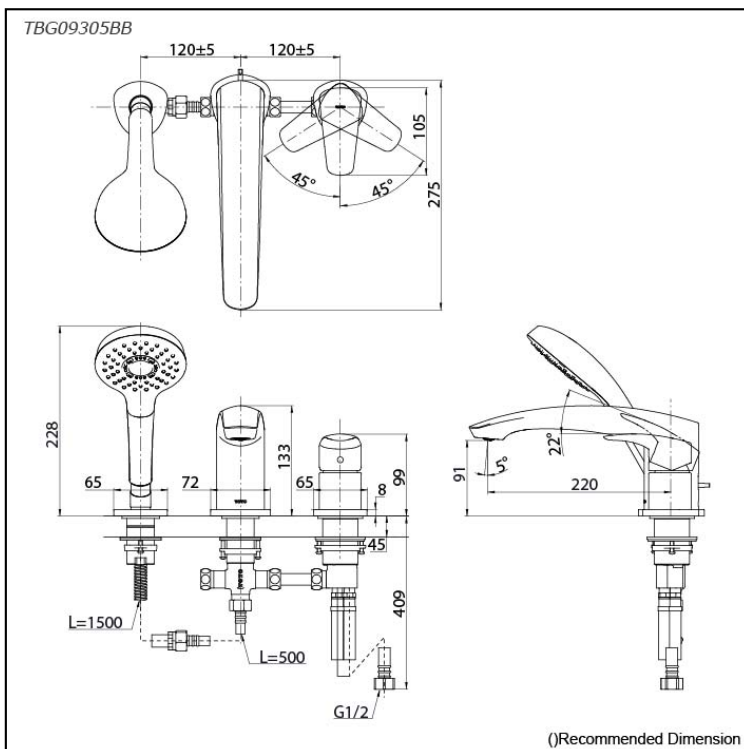

GM Series
Bath & Shower Set
(3-Holes)

Features

- Elevate your space with sacred elegance, transforming its ambiance. Inspired by the Torii Gate, this faucet's arched spout and columnar body represent a transition. Its versatile design, with highlighted edges, brings stately volume and a tranquil feel.
- Elevate your shower with COMFORT WAVE technology: enjoy larger droplets in a hand shower design, blending stimulation, relaxation, and water-saving benefits.
- Long-lasting Comfort: COMFORT GLIDE for Smooth Operation with TOTO's Original Cartridge.

Specifications

Material: Brass

Water Pressure: 0.05MPa~1.0MPa

Parts description

- **TBG09305BB**
Bath & Shower Set
(3-Holes)

Flow Rate