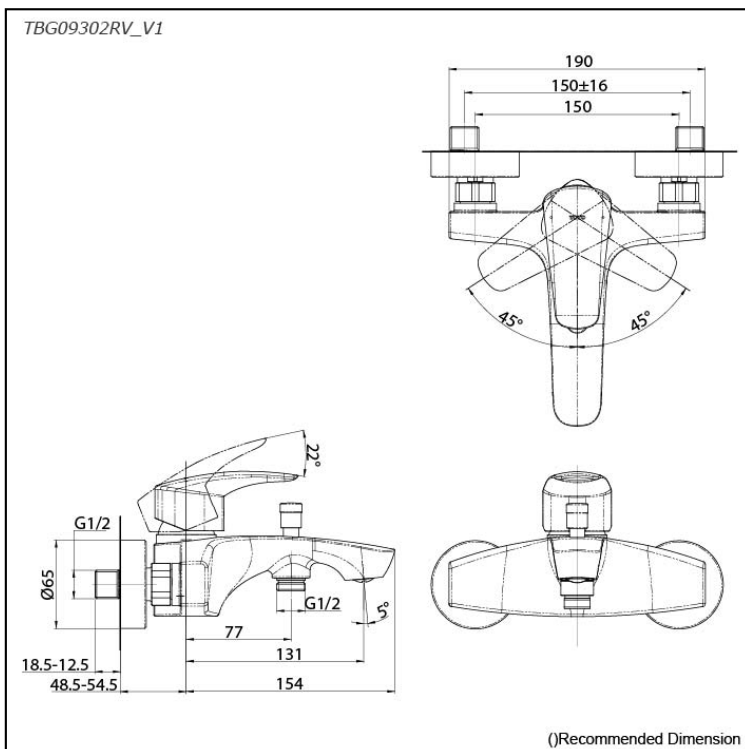

### Specifications

Material: Brass  
Water Pressure: 0.05MPa~1.0MPa

### Parts description

- **TBG09302RV\_V1**  
Exposed Single Lever Bath & Shower Mixer

### Flow Rate