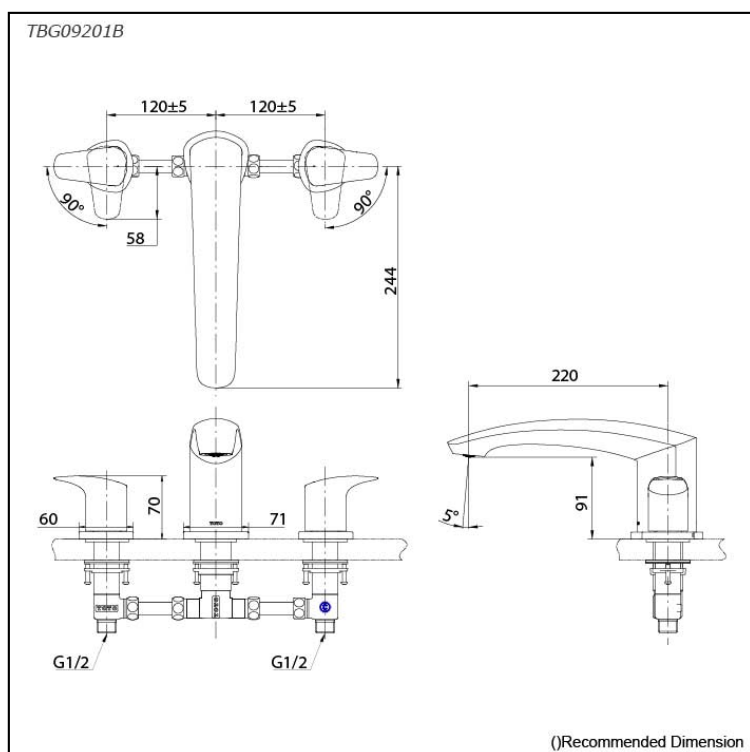

GM SERIES
Bath Filler without Shower
(3-Holes)

Features

- Elevate your space with sacred elegance, transforming its ambiance. Inspired by the Torii Gate, this faucet's arched spout and columnar body represent a transition. Its versatile design, with highlighted edges, brings stately volume and a tranquil feel.

Specifications

Material: Brass
 Water Pressure: 0.05MPa~1.0MPa

Parts description

- TBG09201B**
 Bath Filler without Shower
 (3-Holes)

Flow Rate

TBG09201B