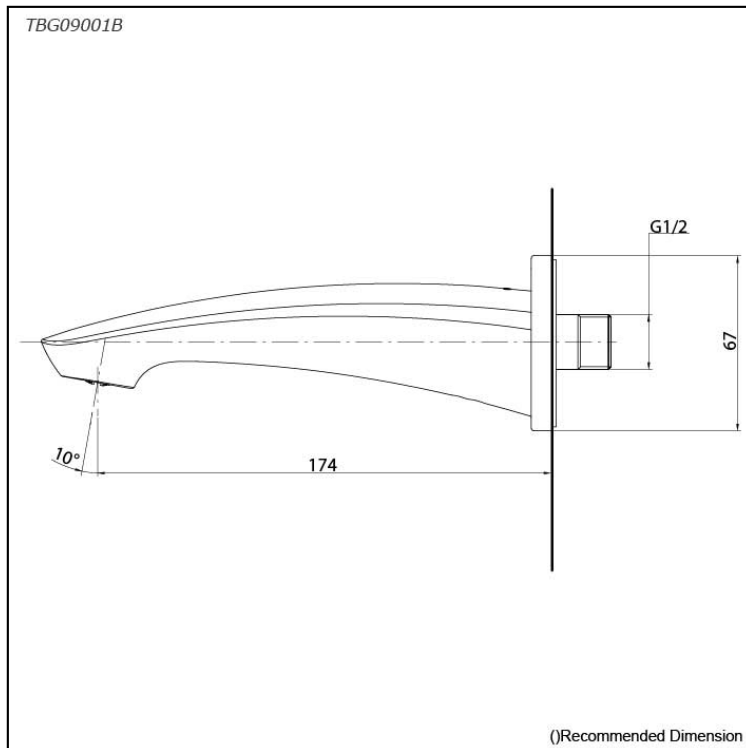

### Features

- Elevate your space with sacred elegance, transforming its ambiance. Inspired by the Torii Gate, this faucet's arched spout and columnar body represent a transition. Its versatile design, with highlighted edges, brings stately volume and a tranquil feel.

### Specifications

Material: Brass

Water Pressure: 0.05MPa~1.0MPa

### Parts description

- TBG09001B**  
Bath Spout