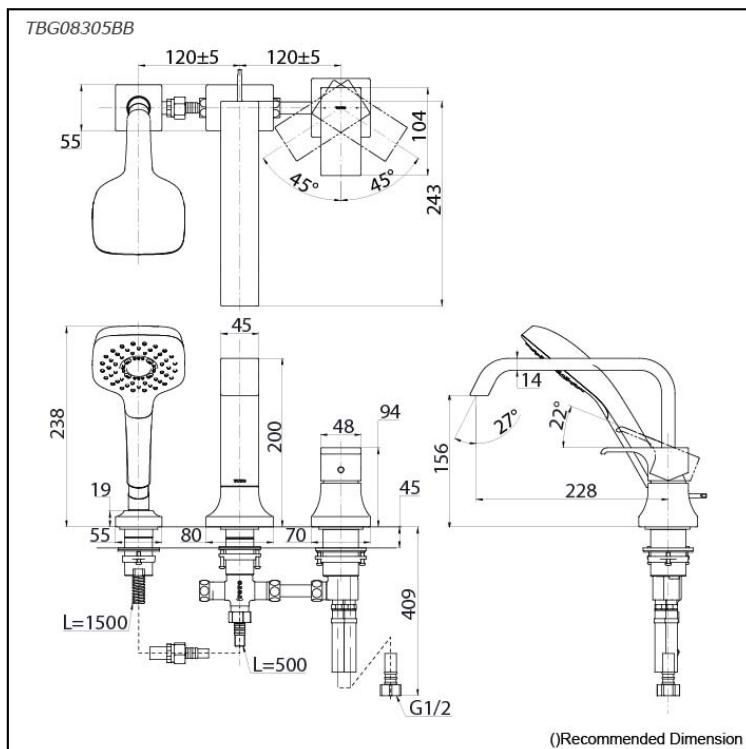

GC Series
Bath & Shower Set
(3-Holes)

Features

- Discover enduring beauty in crafted modern classic faucets. Inspired by architecture and the Bonsho bell's curves, designs blend stability with modern flair. Formal elements evoke timelessness.
- Elevate your shower with COMFORT WAVE technology: enjoy larger droplets in a hand shower design, blending stimulation, relaxation, and water-saving benefits.
- Long-lasting Comfort: COMFORT GLIDE for Smooth Operation with TOTO's Original Cartridge.

Specifications

Material: Brass

Water Pressure: 0.05MPa~1.0MPa

Parts description

- **TBG08305BB**
Bath & Shower Set
(3-Holes)

Flow Rate