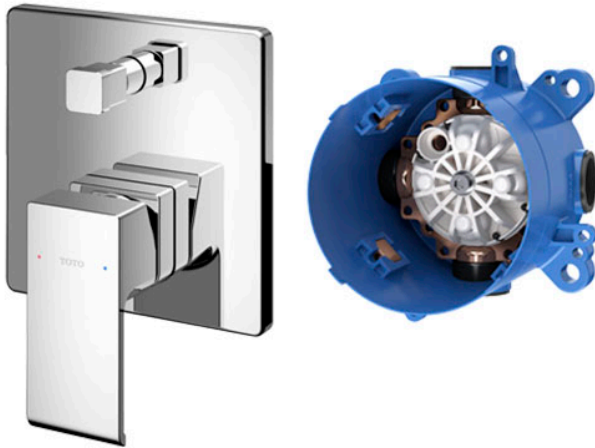

GC Series
Single Lever Shower Mixer
with Diverter

Features

- Discover enduring beauty in crafted modern classic faucets. Inspired by architecture and the Bonsho bell's curves, designs blend stability with modern flair. Formal elements evoke timelessness.
- Mini Unit: Effortless Installation, Maximum Convenience
- Long-lasting Comfort: COMFORT GLIDE for Smooth Operation with TOTO's Original Cartridge.

Specifications

Material: Brass
Water Pressure: 0.05MPa~1.0MPa

Parts description

- **TBG08304RV_V1**
Single Lever Shower Mixer with Diverter
- **TBN01001B**
Concealed Box