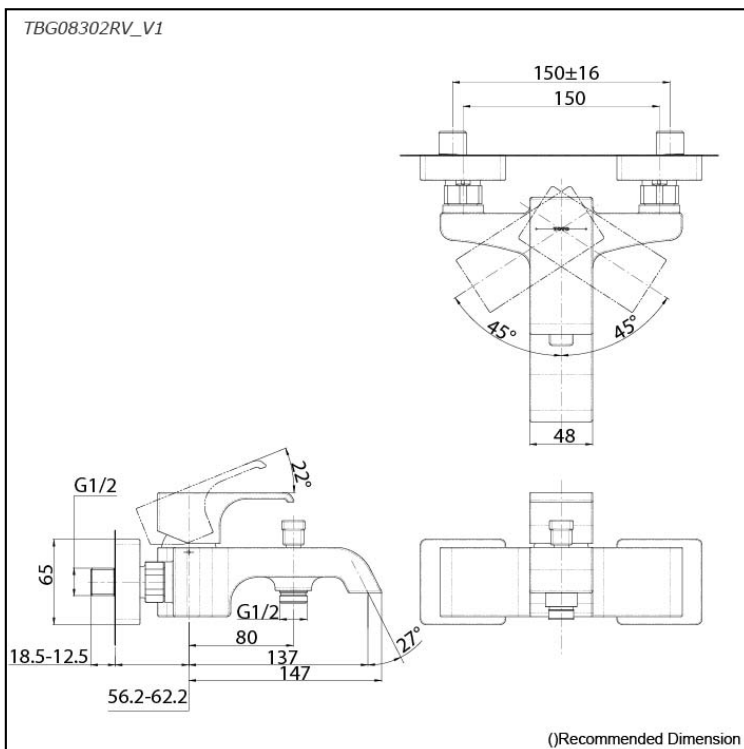

### Specifications

Material: Brass

Water Pressure: 0.05MPa~1.0MPa

### Parts description

- **TBG08302RV\_V1**  
Exposed Single Lever Bath & Shower Mixer

### Flow Rate