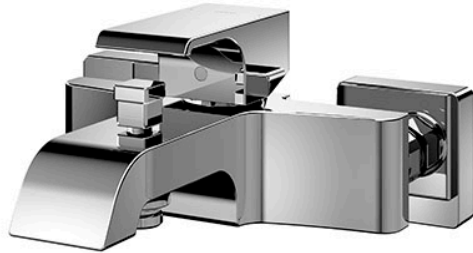

GC Series  
Exposed Single Lever Bath &  
Shower Mixer

### Features

- Discover enduring beauty in crafted modern classic faucets. Inspired by architecture and the Bonsho bell's curves, designs blend stability with modern flair. Formal elements evoke timelessness.
- Long-lasting Comfort: COMFORT GLIDE for Smooth Operation with TOTO's Original Cartridge.

### Specifications

Material: Brass

Water Pressure: 0.05MPa~1.0MPa

### Parts description

- **TBG08302RV\_V1**  
Exposed Single Lever Bath & Shower Mixer