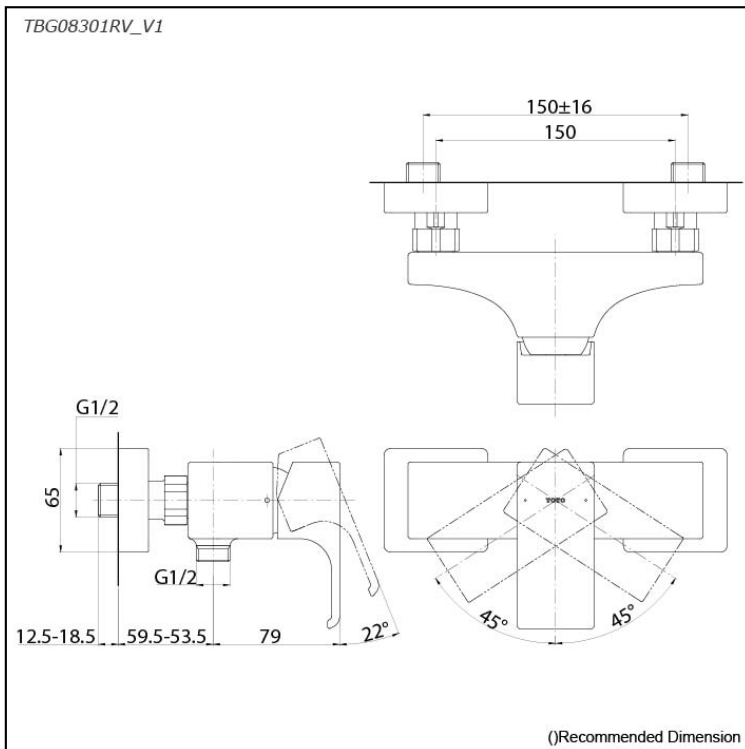

GC Series
Exposed Single Lever Shower Mixer

Features

- Discover enduring beauty in crafted modern classic faucets. Inspired by architecture and the Bonsho bell's curves, designs blend stability with modern flair. Formal elements evoke timelessness.
- Long-lasting Comfort: COMFORT GLIDE for Smooth Operation with TOTO's Original Cartridge.

Specifications

Material: Brass

Water Pressure: 0.05MPa~1.0MPa

Parts description

- **TBG08301RV_V1**
Exposed Single Lever Shower Mixer

Flow Rate