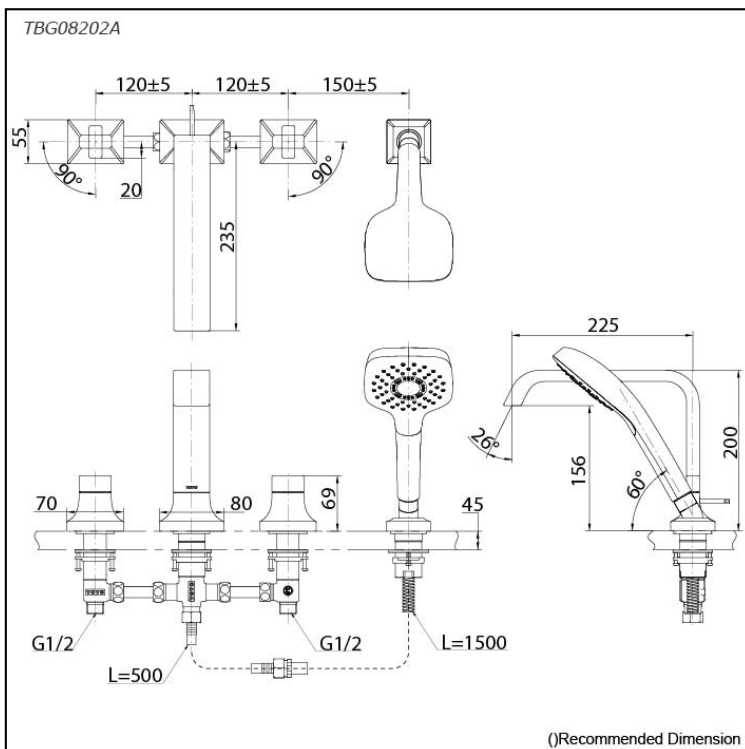

### Specifications

Material: Brass

Water Pressure: 0.05MPa~1.0MPa

### Parts description

- **TBG08202A**  
Bath & Shower Set  
(4-Holes)

### Flow Rate

TBG08202B

SPOUT