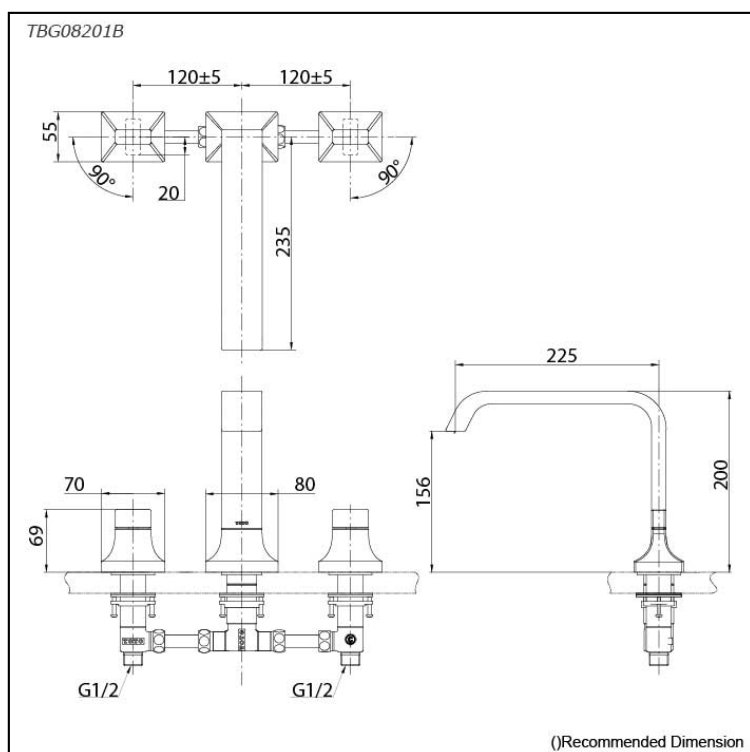

GC Series
Bath Filler without Shower
(3-Holes)

Features

- Discover enduring beauty in crafted modern classic faucets. Inspired by architecture and the Bonsho bell's curves, designs blend stability with modern flair. Formal elements evoke timelessness.

Specifications

Material: Brass
Water Pressure: 0.05MPa~1.0MPa

Parts description

- **TBG08201B**
Bath Filler without Shower
(3-Holes)

Flow Rate

TBG08201B