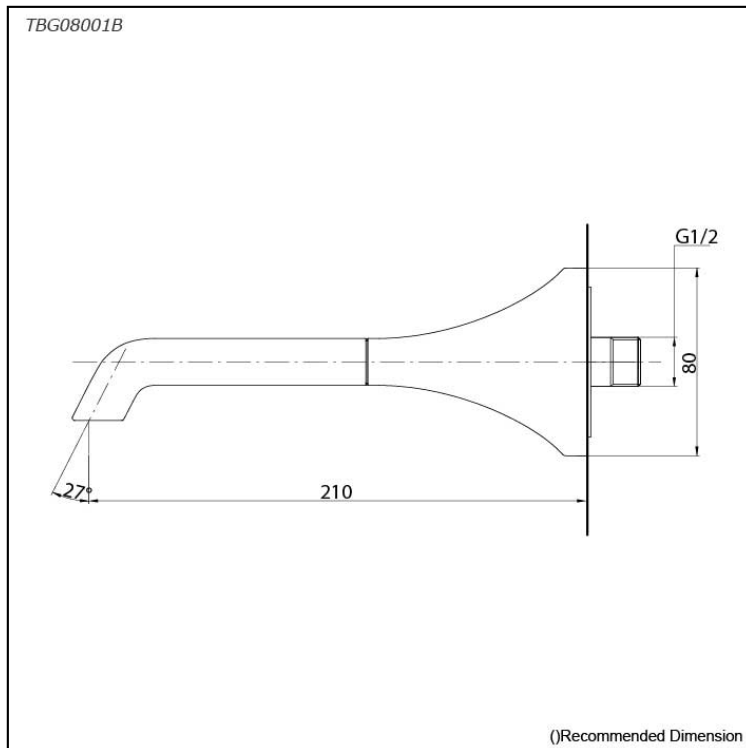

GC Series
Bath Spout

Features

- Discover enduring beauty in crafted modern classic faucets. Inspired by architecture and the Bonsho bell's curves, designs blend stability with modern flair. Formal elements evoke timelessness.

Specifications

Material: Brass

Water Pressure: 0.05MPa~1.0MPa

Parts description

- **TBG08001B**
Bath Spout

Flow Rate

TBG08001B