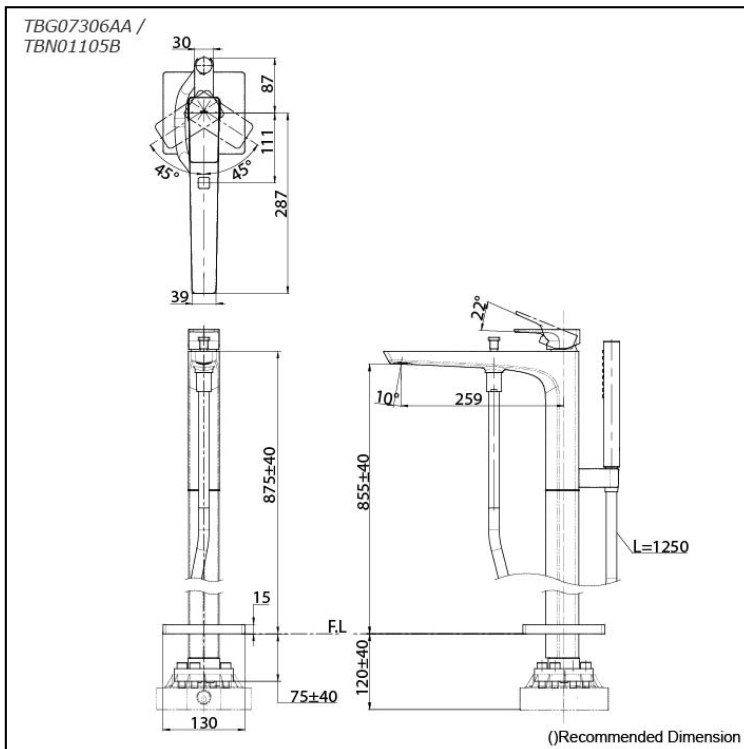

### Specifications

Material: Brass

Water Pressure: 0.05MPa~1.0MPa

### Parts description

- **TBG07306AA**  
Floor-standing Bath & Shower Set
- **TBN01105B**  
Floor-standing Bath Filler Base