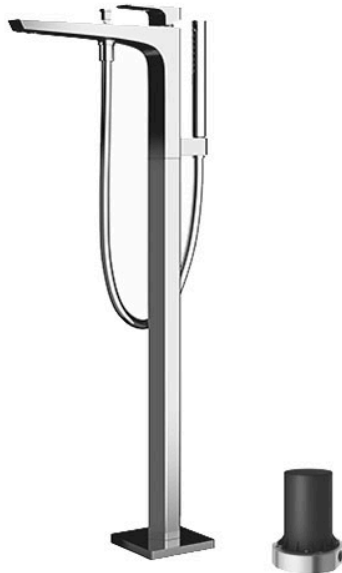

GE Series  
Floor Standing Bath & Shower Set

### Features

- GE's series redefines modern design. A V-shaped edge generates captivating multi-sided reflections, complemented by sleek, refined edges. The five-sided mirror reflection adds a contemporary touch, offering a unique visual experience.
- Long-lasting Comfort: COMFORT GLIDE for Smooth Operation with TOTO's Original Cartridge.
- Elevate your shower with COMFORT WAVE technology: enjoy larger droplets in a hand shower design, blending stimulation, relaxation, and water-saving benefits.

### Specifications

Material: Brass

Water Pressure: 0.05MPa~1.0MPa

### Parts description

- **TBG07306AA**  
Floor-standing Bath & Shower Set
- **TBN01105B**  
Floor-standing Bath Filler Base