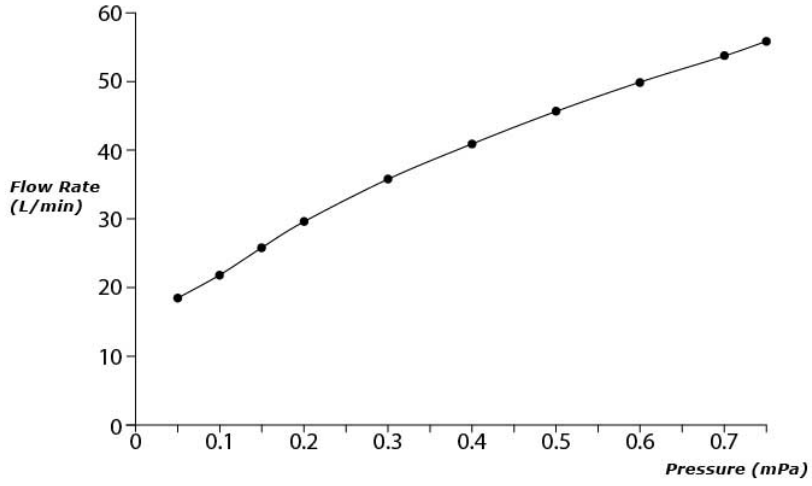

GE Series
Bath & Shower Set
(4-Holes)

Features

- GE's series redefines modern design. A V-shaped edge generates captivating multi-sided reflections, complemented by sleek, refined edges. The five-sided mirror reflection adds a contemporary touch, offering a unique visual experience.
- Elevate your shower with COMFORT WAVE technology: enjoy larger droplets in a hand shower design, blending stimulation, relaxation, and water-saving benefits.

Specifications

Material: Brass

Water Pressure: 0.05MPa~1.0MPa

Parts description

- **TBG07202A**
Bath & Shower Set
(4-Holes)

Flow Rate

TBG07202B

SPOUT