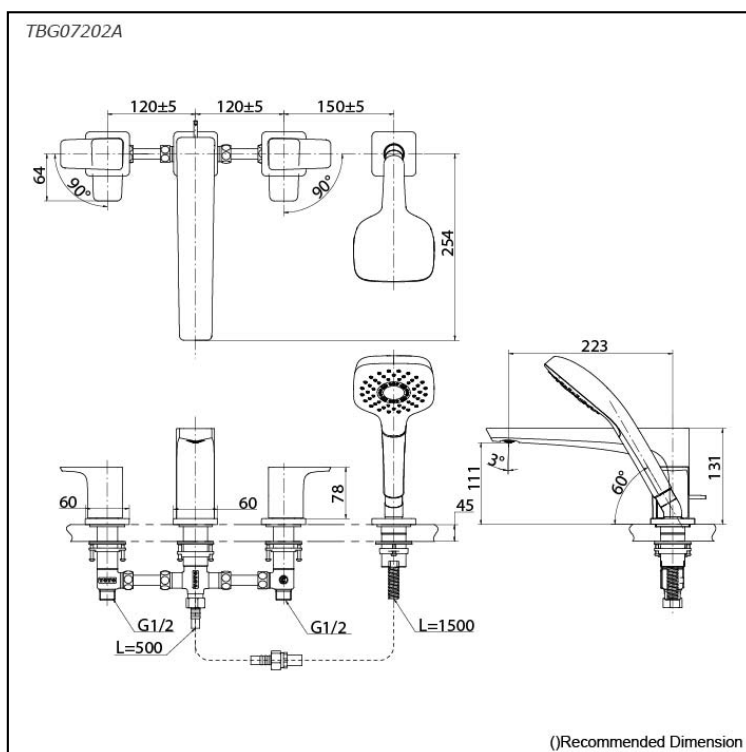

GE Series
Bath & Shower Set
(4-Holes)

Features

- GE's series redefines modern design. A V-shaped edge generates captivating multi-sided reflections, complemented by sleek, refined edges. The five-sided mirror reflection adds a contemporary touch, offering a unique visual experience.
- Elevate your shower with COMFORT WAVE technology: enjoy larger droplets in a hand shower design, blending stimulation, relaxation, and water-saving benefits.

Specifications

Material: Brass

Water Pressure: 0.05MPa~1.0MPa

Parts description

- **TBG07202A**
Bath & Shower Set
(4-Holes)

Flow Rate

TBG07202B

SPOUT

Flow Rate

TBG07202A

SHOWER