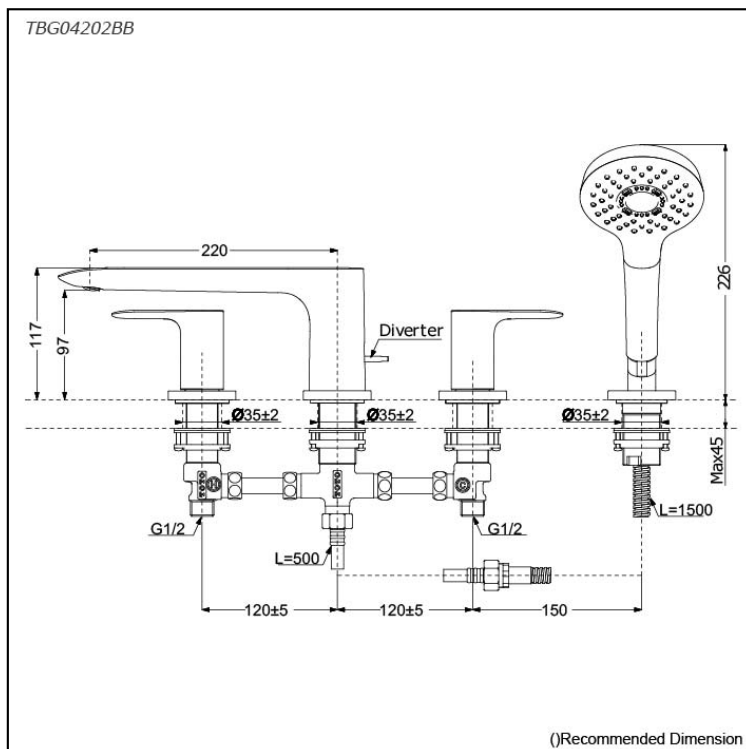

GA Series
Bath & Shower Set
(4-Holes)

Features

- Refined elegance, versatile design. Experience the perfect balance of curves and edges in this faucet series. Simple yet sophisticated, its design complements a wide range of interiors, bringing a unique ambiance to any space.
- Elevate your shower with COMFORT WAVE technology: enjoy larger droplets in a hand shower design, blending stimulation, relaxation, and water-saving benefits.

Specifications

Material: Brass (Faucet)
Plastic (Hand Shower)

Water Pressure: 0.1MPa~1.0MPa

Parts description

- **TBG04202BB**
Bath & Shower Set (4-Holes)

Flow Rate

Flow Rate