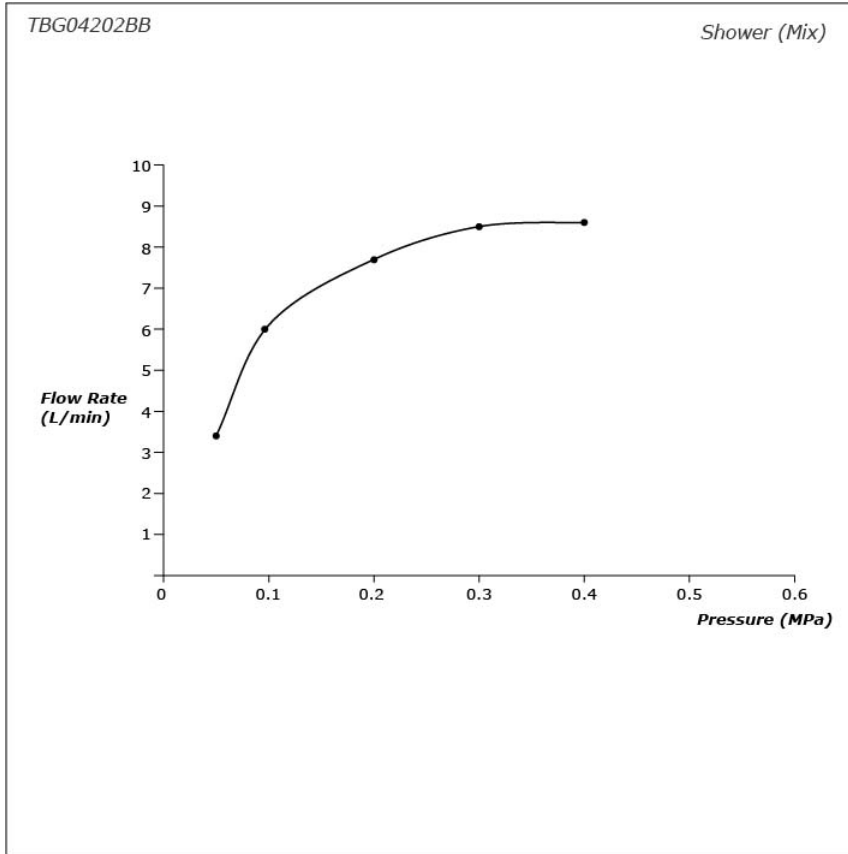

GA Series
Bath & Shower Set
(4-Holes)

Features

- Refined elegance, versatile design. Experience the perfect balance of curves and edges in this faucet series. Simple yet sophisticated, its design complements a wide range of interiors, bringing a unique ambiance to any space.
- Elevate your shower with COMFORT WAVE technology: enjoy larger droplets in a hand shower design, blending stimulation, relaxation, and water-saving benefits.

Specifications

Material: Brass (Faucet)
Plastic (Hand Shower)

Water Pressure: 0.1MPa~1.0MPa

Parts description

- **TBG04202BB**
Bath & Shower Set (4-Holes)

Flow Rate

Flow Rate