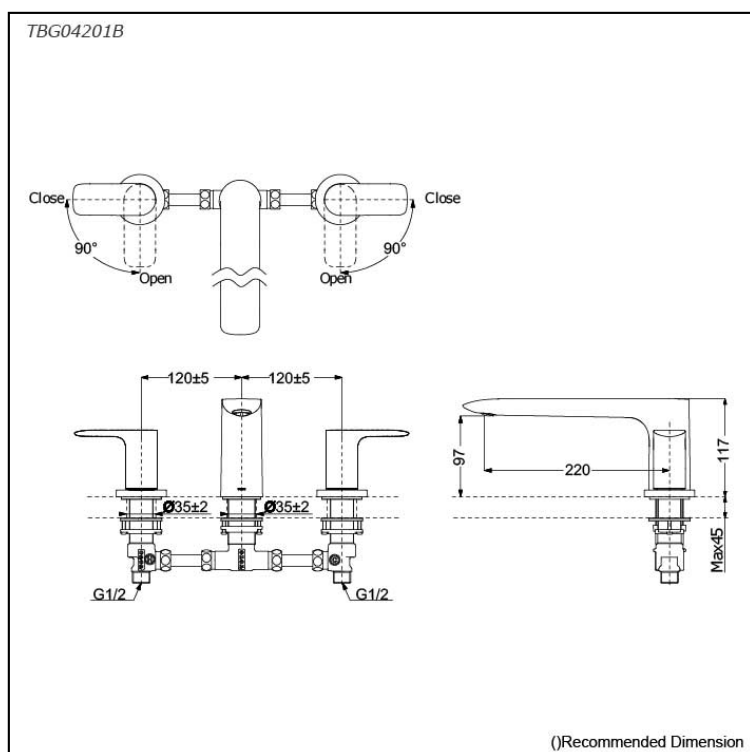

### Specifications

Material: Brass  
Water Pressure: 0.07MPa~1.0MPa

### Parts description

- **TBG04201B**  
Bath Filler without Shower (3-Holes)