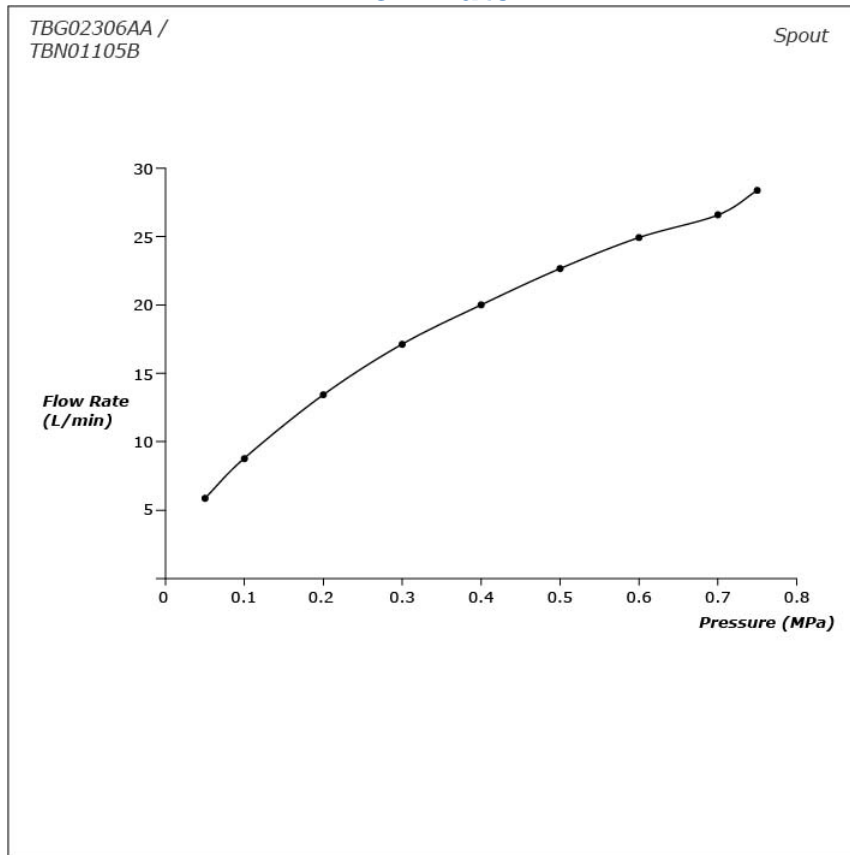

GR Series
Floor-standing Bath & Shower Set

Features

- Make a regal statement in your space. This premium faucet series, blending sharp edges and gentle curves, offers striking sculptural beauty. Its strong lines, designed to create stability and make a statement, exude a regal presence.
- Elevate your shower with COMFORT WAVE technology: enjoy larger droplets in a hand shower design, blending stimulation, relaxation, and water-saving benefits.
- Long-lasting Comfort: COMFORT GLIDE for Smooth Operation with TOTO's Original Cartridge.

Specifications

Material: Brass (Faucet)
Plastic (Hand Shower)

Parts description

- **TBG02306AA**
Floor-standing Bath & Shower Set
- **TBN01105B**
Floor-standing Bathtub Filler Base

Flow Rate

Flow Rate