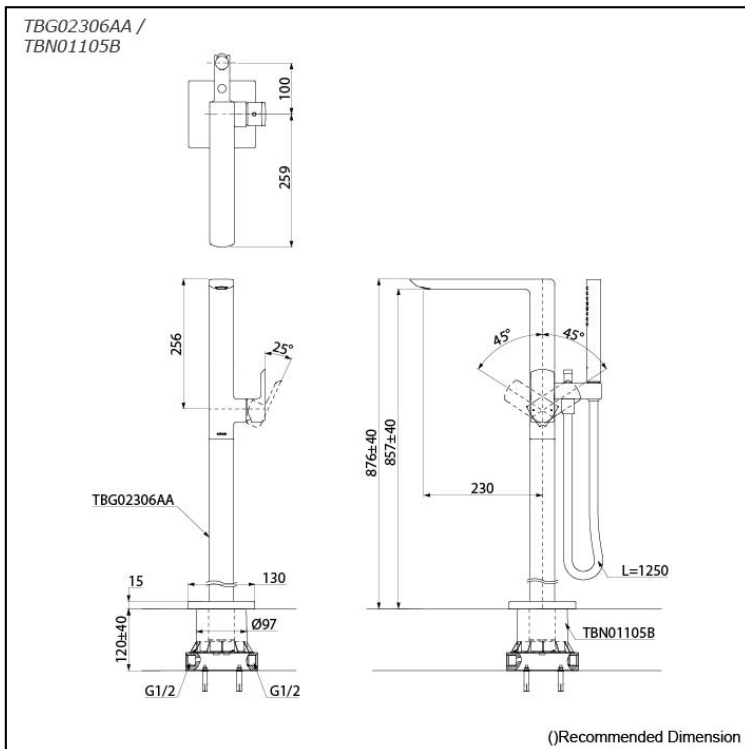

GR Series
Floor-standing Bath & Shower Set

Features

- Make a regal statement in your space. This premium faucet series, blending sharp edges and gentle curves, offers striking sculptural beauty. Its strong lines, designed to create stability and make a statement, exude a regal presence.
- Elevate your shower with COMFORT WAVE technology: enjoy larger droplets in a hand shower design, blending stimulation, relaxation, and water-saving benefits.
- Long-lasting Comfort: COMFORT GLIDE for Smooth Operation with TOTO's Original Cartridge.

Specifications

Material: Brass (Faucet)
Plastic (Hand Shower)

Parts description

- **TBG02306AA**
Floor-standing Bath & Shower Set
- **TBN01105B**
Floor-standing Bathtub Filler Base

Flow Rate

Flow Rate