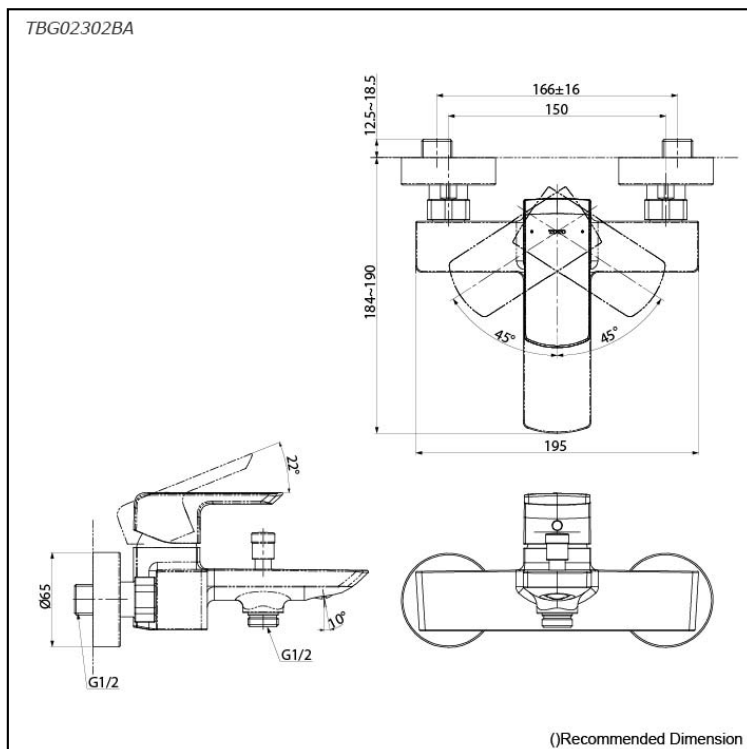

GR Series
Exposed Single Lever Bath &
Shower Mixer

Features

- Make a regal statement in your space. This premium faucet series, blending sharp edges and gentle curves, offers striking sculptural beauty. Its strong lines, designed to create stability and make a statement, exude a regal presence.
- Long-lasting Comfort: COMFORT GLIDE for Smooth Operation with TOTO's Original Cartridge.

Specifications

Material: Brass
Water Pressure: 0.05MPa~1.0MPa

Parts description

- **TBG02302BA**
Exposed Single Lever Bath & Shower Mixer

Flow Rate