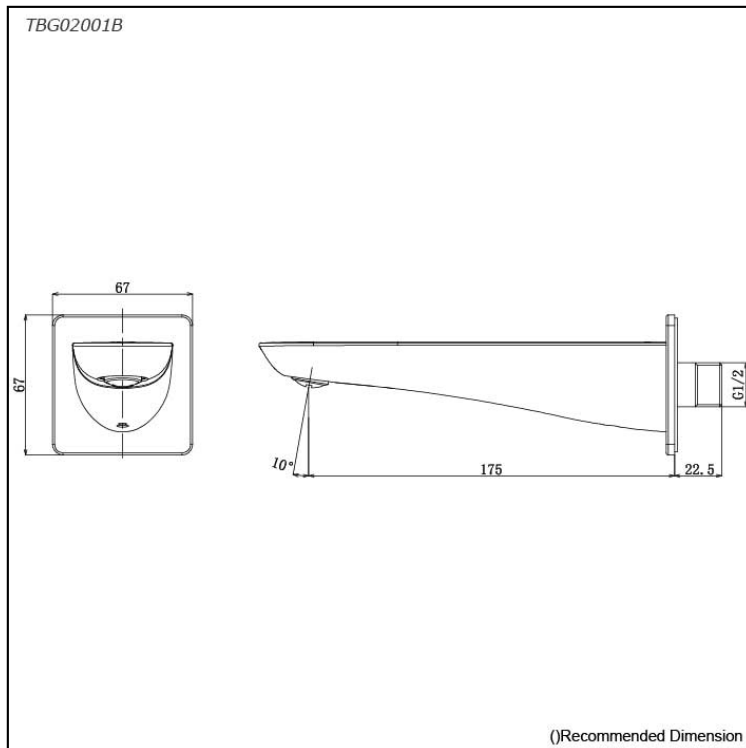

GR Series Bath Spout

Features

- Make a regal statement in your space. This premium faucet series, blending sharp edges and gentle curves, offers striking sculptural beauty. Its strong lines, designed to create stability and make a statement, exude a regal presence.

Specifications

Material: Brass

Parts description

- **TBG02001B**
Bath Spout

Flow Rate

TBG02001B