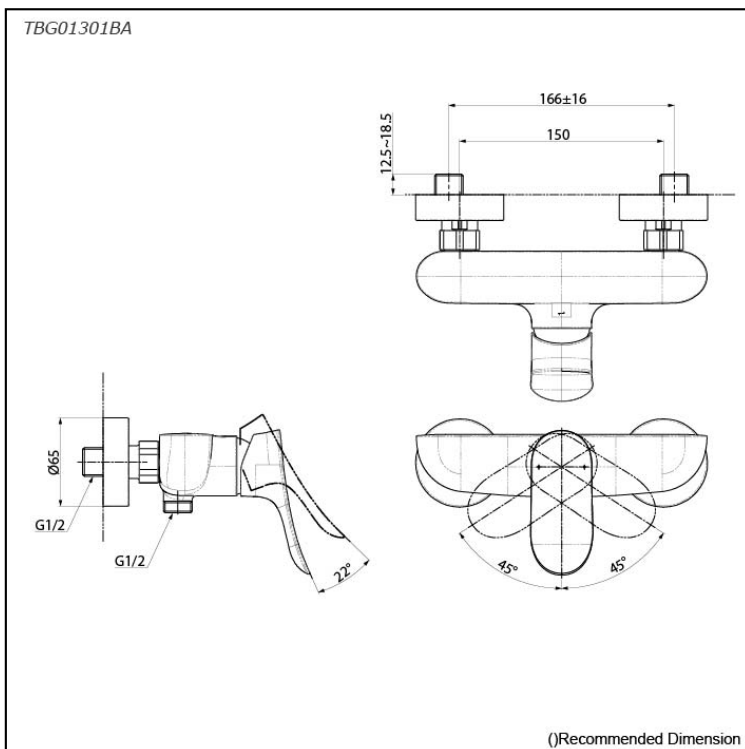

### Specifications

Material: Brass  
Water Pressure: 0.05MPa~1.0MPa

### Parts description

- **TBG01301BA**  
Exposed Single Lever Shower Mixer