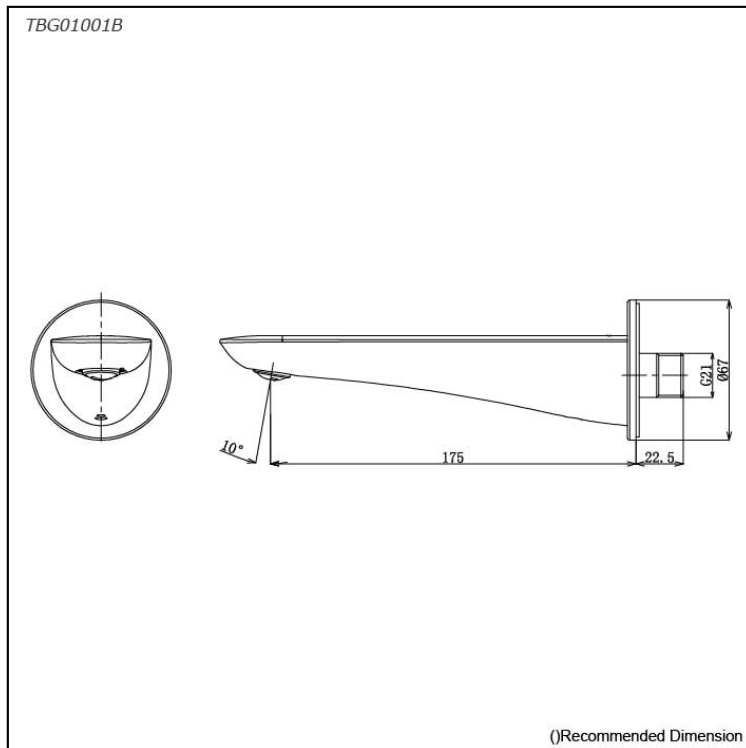

GS Series
Bath Spout

Features

- Simple sophistication for everyday living. Soft curves and classic shapes define this design, offering a gentle aesthetic and smart proportions. Back-to-basics inspiration brings a refreshed feel to your daily life.

Specifications

Material: Brass

Parts description

- **TBG01001B**
Bath Spout

Flow Rate

TBG01001B