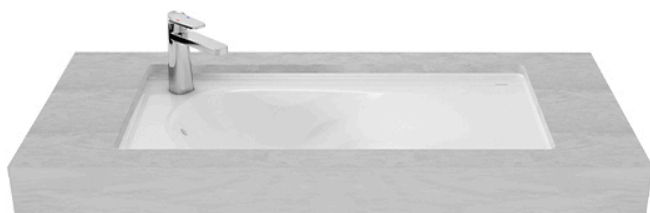

*Alisei*  
Under Counter Lavatory

### Features

- Experience a harmonious blend of style and functionality. This under counter option offers a sleek, modern look while maximizing counter space, making it an excellent choice for any bathroom.

### Specifications

Size:	850W x 470D x 175H mm (Basin)
Size:	800W x 420D mm (Inner Lavatory)
Material:	Ceramic