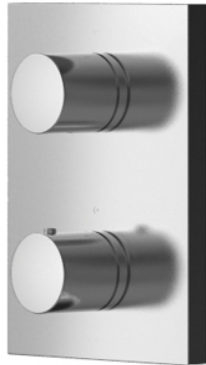

CI CONTEMPORARY  
Thermostat Bath or Shower Mixer  
(w/ Stop Valve)

### Specifications

Finish: Nickel Chrome  
Dimension: 150W x 200H mm

### Parts description

- DP420/DV420**  
Thermostat Bath or Shower Mixer  
(w/ Stop Valve)