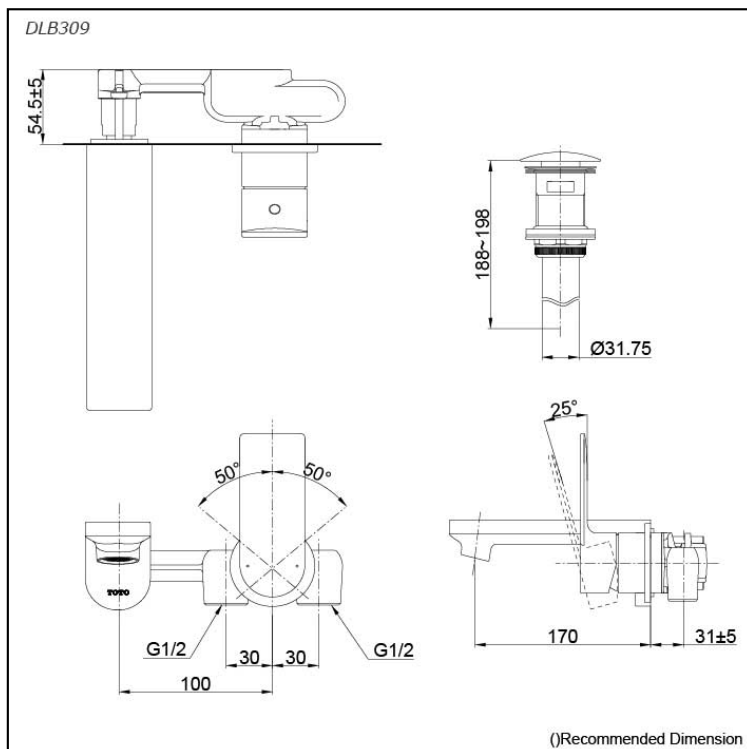

CI CONTEMPORARY
Wall Mounted Lavatory Faucet
(w/ Pop-Up Waste)

Features

- The Contemporary collections encapsulate beauty and versatility in one harmonious form. They are perfectly suitable for private homes, as well as commercial spaces.
- TOTO's ECOCAP Technology: More Jet, Less Water.

Specifications

Finish: Chrome
Material: Brass
Water Pressure: 0.05MPa~0.75MPa

Parts description

- **DLB309**
Wall Mounted Lavatory Faucet
(w/ Pop-Up Waste)

Flow Rate

DLB309