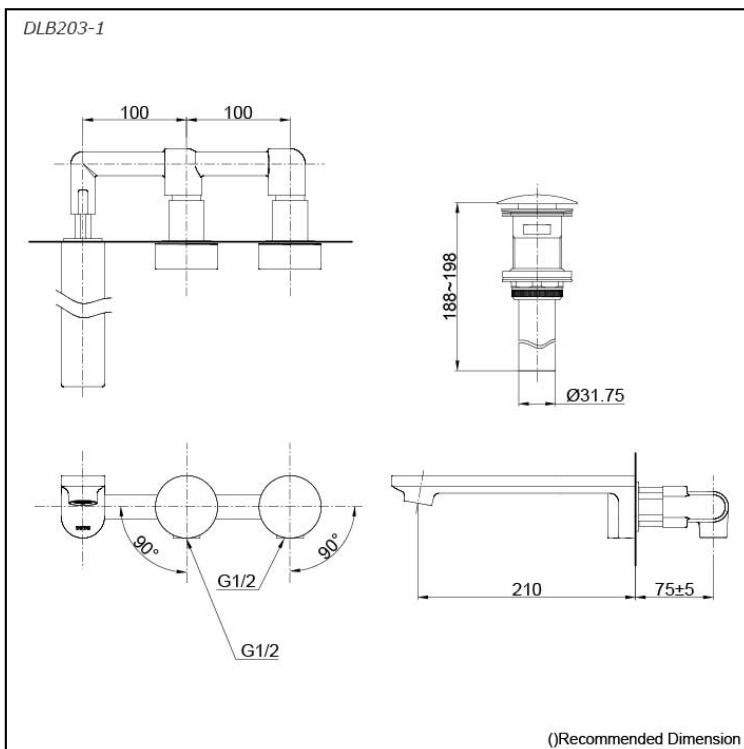

### Specifications

Finish: Chrome  
Material: Brass  
Water Pressure: 0.05MPa~0.75MPa

### Parts description

- **DLB203-1**  
Wall Mounted Lavatory Faucet  
(w/ Pop-Up Waste)