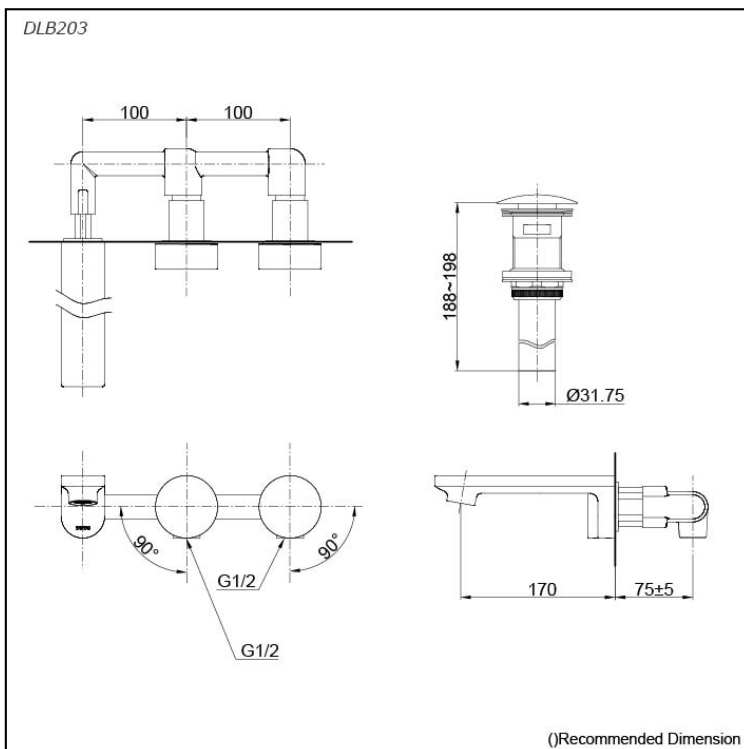

CI CONTEMPORARY
Wall Mounted Lavatory Faucet
(w/ Pop-Up Waste)

Features

- The Contemporary collections encapsulate beauty and versatility in one harmonious form. They are perfectly suitable for private homes, as well as commercial spaces.
- TOTO's ECOCAP Technology: More Jet, Less Water.

Specifications

Finish: Chrome
Material: Brass
Water Pressure: 0.05MPa~0.75MPa

Parts description

- **DLB203**
Wall Mounted Lavatory Faucet
(w/ Pop-Up Waste)

Flow Rate

DLB203