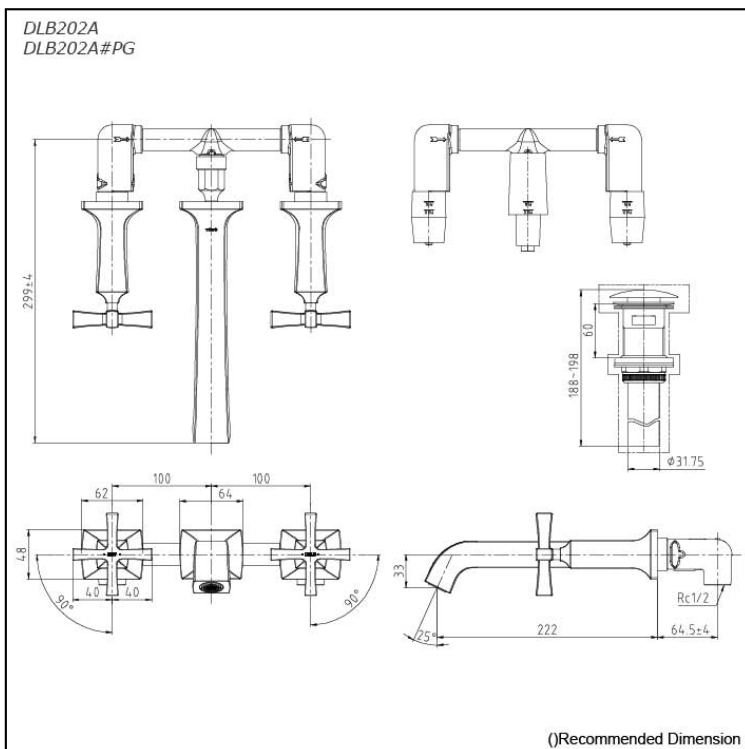

CLASSIC SERIES
Wall-Mount Single Lever Lavatory Faucet
(w/ Pop-up Waste)

Features

- The Classic collections are dedicated to the Romantic at heart. They are graceful, sinuous shapes will lend a touch of grandeur to your homes.
- TOTO's ECOCAP Technology: More Jet, Less Water.

Specifications

- Finish: - Chrome
- Gold (#PG)
- Material: Brass
- Water Pressure: 0.05Mpa~0.75Mpa

Parts description

- **DLB202A**
DLB202A#PG
Two Handle Lavatory Faucet
(w/ Pop-up Waste)

Flow Rate

DLB202A
DLB202A#PG