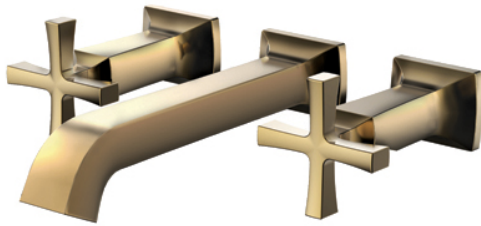

CLASSIC SERIES
Wall-Mount Single Lever Lavatory Faucet
(w/ Pop-up Waste)

Features

- The Classic collections are dedicated to the Romantic at heart. They are graceful, sinuous shapes will lend a touch of grandeur to your homes.
- TOTO's ECOCAP Technology: More Jet, Less Water.

Specifications

- Finish: - Chrome
- Gold (#PG)
- Material: Brass
- Water Pressure: 0.05Mpa~0.75Mpa

Parts description

- **DLB202A**
DLB202A#PG
Two Handle Lavatory Faucet
(w/ Pop-up Waste)

Flow Rate

DLB202A
DLB202A#PG