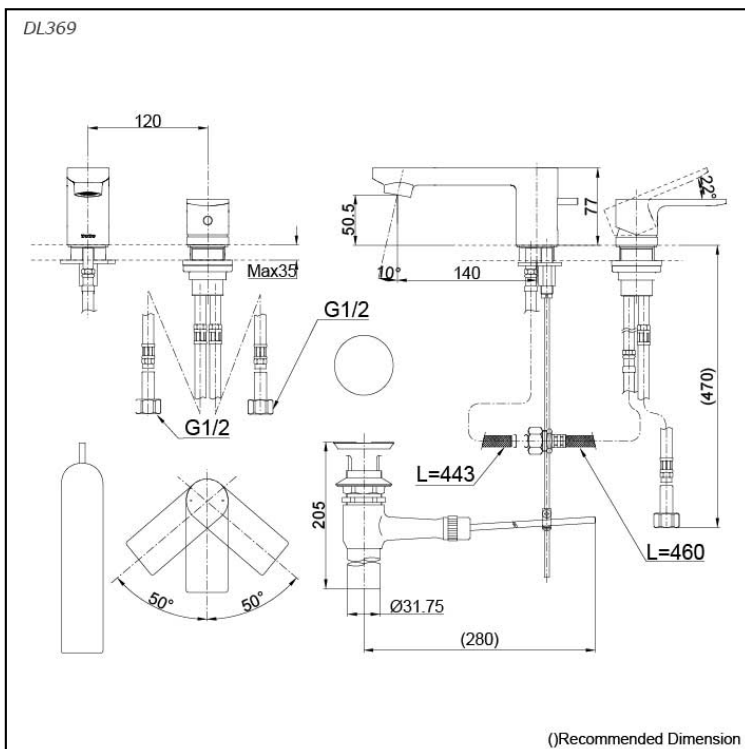

**CI CONTEMPORARY**  
**1 Handle Lavatory Faucet (w/ Pop-Up Waste)**  
**(2 Holes)**

### Specifications

Finish: Chrome  
 Material: Brass  
 Water Pressure: 0.05MPa~0.75MPa

### Parts description

- **DL369**  
 1 Handle Lavatory Faucet  
 (w/ Pop-Up Waste)

### Flow Rate

DL369