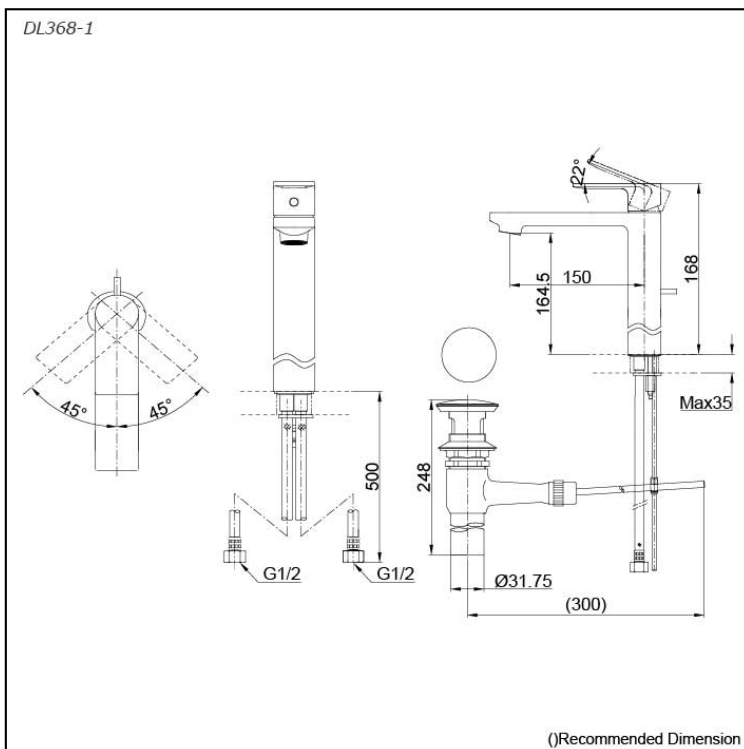

### Specifications

Finish: Chrome  
Material: Brass  
Water Pressure: 0.05MPa~0.75MPa

### Parts description

- **DL368-1**  
Single Lavatory Faucet  
(w/ Pop-Up Waste)

### Flow Rate

DL368-1